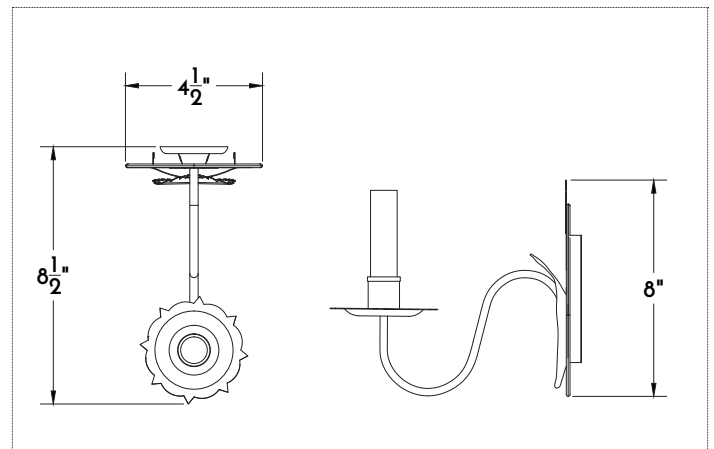

FINISHES

COPPER
NACP Natural**
BZCP Bronzed**
OXCP Oxidized
LDCP Leaded

TIN
AGTN Aged
NATN Natural**
BRTN Brushed**

**Clear coat finish available

*Interior use only

**Filament LED (2-6 watt) bulbs strongly recommended with optional wax sleeves