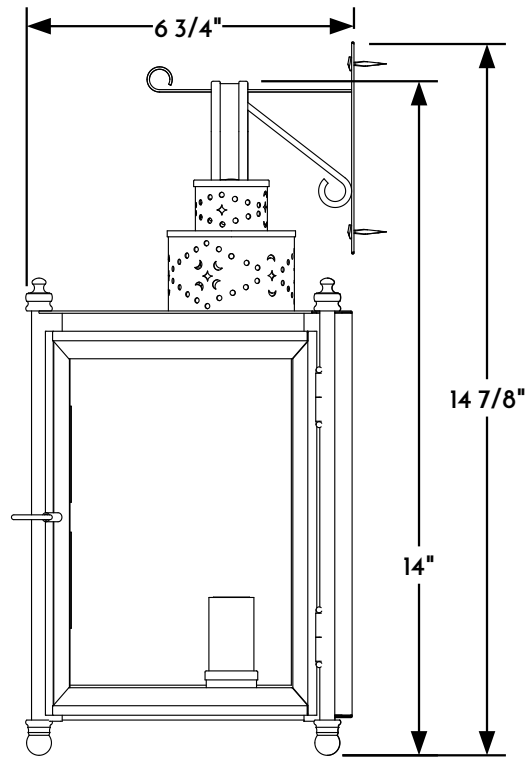

① WALL LANTERN FRONT ELEVATION VIEW

② WALL LANTERN RIGHT ELEVATION VIEW

③ WALL LANTERN REAR ELEVATION VIEW

④ WALL LANTERN PLAN VIEW

Scofield
SCOFIELD LIGHTING

NOTE: Items are hand made one at a time. There may be slight variations in measurement and tolerances when comparing to actual Cad drawing.

Scofield Lighting
Three Sided Wall Lantern
775W Small