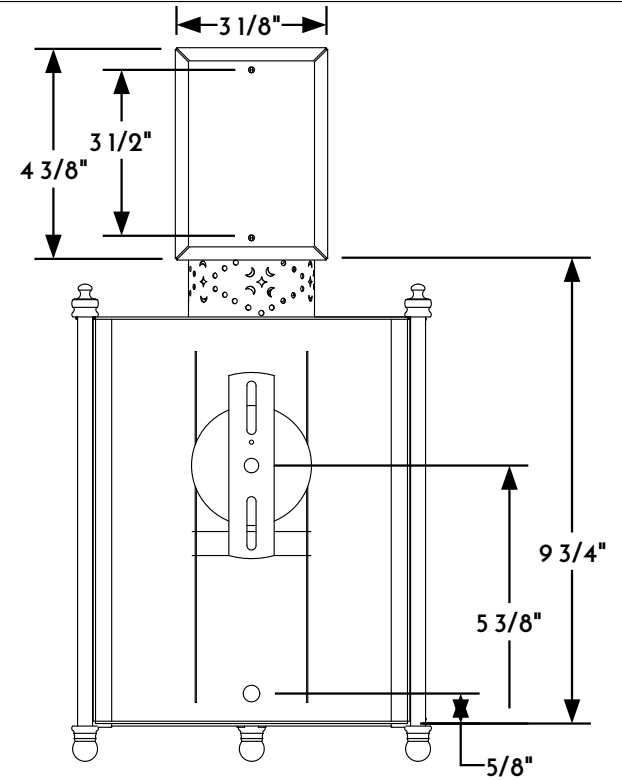

① WALL LANTERN FRONT ELEVATION VIEW

② WALL LANTERN RIGHT ELEVATION VIEW

③ WALL LANTERN REAR ELEVATION VIEW

④ WALL LANTERN PLAN VIEW

Scofield
SCOFIELD LIGHTING

NOTE: Items are hand made one at a time. There may be slight variations in measurement and tolerances when comparing to actual Cad drawing.

Scofield Lighting
Three Sided Wall Lantern
775W Small