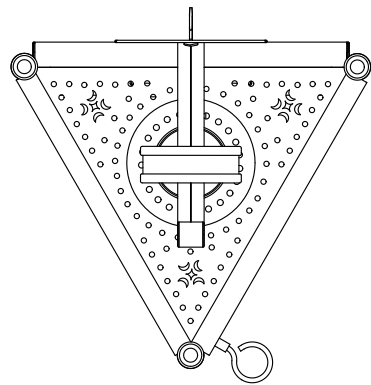

① WALL LANTERN FRONT ELEVATION VIEW

② WALL LANTERN RIGHT ELEVATION VIEW

③ WALL LANTERN REAR ELEVATION VIEW

④ WALL LANTERN PLAN VIEW

Scofield
SCOFIELD LIGHTING

NOTE: Items are hand made one at a time. There may be slight variations in measurement and tolerances when comparing to actual Cad drawing.