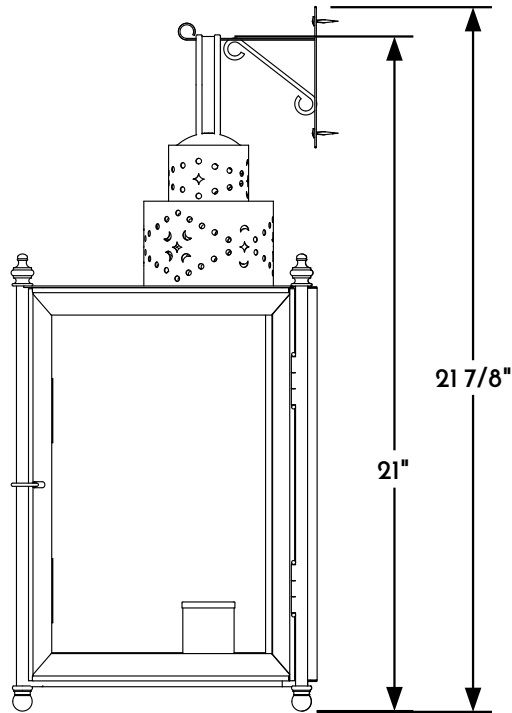

① WALL LANTERN FRONT ELEVATION VIEW

② WALL LANTERN RIGHT ELEVATION VIEW

③ WALL LANTERN REAR ELEVATION VIEW

④ WALL LANTERN PLAN VIEW

Scofield
SCOFIELD LIGHTING

NOTE: Items are hand made one at a time. There may be slight variations in measurement and tolerances when comparing to actual Cad drawing.

Scofield Lighting
Three Sided Hanging Lantern
775W Large