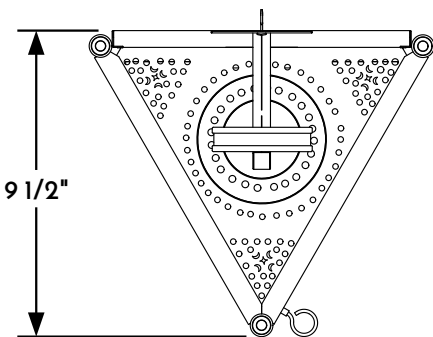

① WALL LANTERN FRONT ELEVATION VIEW

② WALL LANTERN RIGHT ELEVATION VIEW

③ WALL LANTERN REAR ELEVATION VIEW

④ WALL LANTERN PLAN VIEW

Scofield
SCOFIELD LIGHTING

NOTE: Items are hand made one at a time. There may be slight variations in measurement and tolerances when comparing to actual Cad drawing.