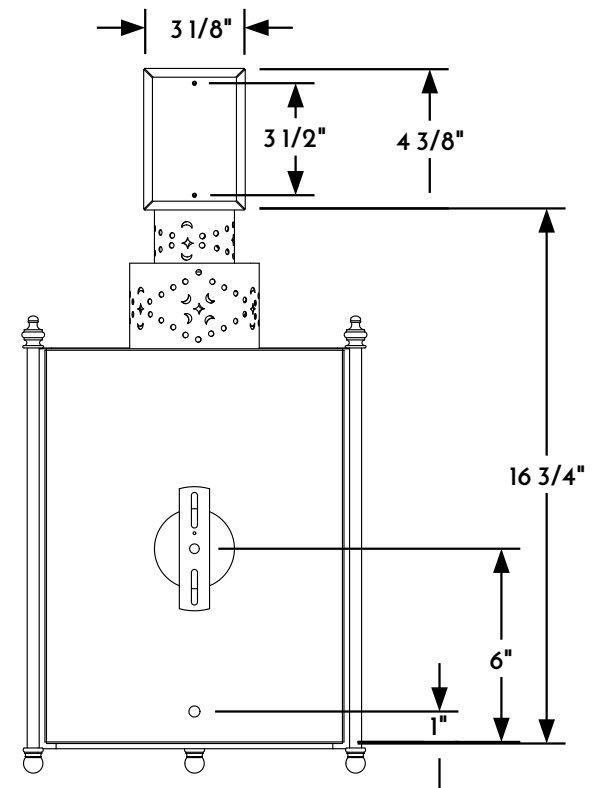

① WALL LANTERN FRONT ELEVATION VIEW

② WALL LANTERN RIGHT ELEVATION VIEW

③ WALL LANTERN REAR ELEVATION VIEW

④ WALL LANTERN PLAN VIEW

Scofield
SCOFIELD LIGHTING

NOTE: Items are hand made one at a time. There may be slight variations in measurement and tolerances when comparing to actual Cad drawing.

Scofield Lighting
Three Sided Hanging Lantern
775W Large