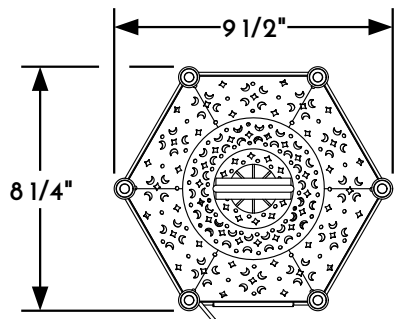

① HANGING LANTERN FRONT ELEVATION VIEW

② HANGING LANTERN RIGHT ELEVATION VIEW

④ HANGING LANTERN CANOPY ASSEMBLY

③ HANGING LANTERN PLAN VIEW

Scofield
SCOFIELD LIGHTING

NOTE: Items are hand made one at a time. There may be slight variations in measurement and tolerances when comparing to actual Cad drawing.