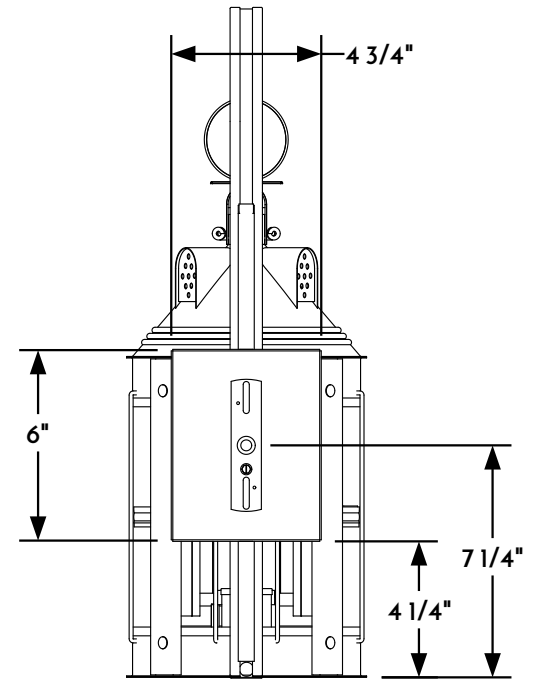

① WALL LANTERN FRONT ELEVATION VIEW

② WALL LANTERN RIGHT ELEVATION VIEW

③ WALL LANTERN REAR ELEVATION VIEW

④ WALL LANTERN PLAN VIEW

*Scofield*  
SCOFIELD LIGHTING

NOTE: Items are hand made one at a time. There may be slight variations in measurement and tolerances when comparing to actual Cad drawing.