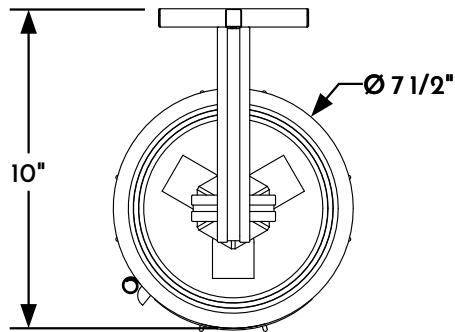

① WALL LANTERN FRONT ELEVATION VIEW

② WALL LANTERN RIGHT ELEVATION VIEW

③ WALL LANTERN REAR ELEVATION VIEW

④ WALL LANTERN PLAN VIEW

*Scofield*  
SCOFIELD LIGHTING

NOTE: Items are hand made one at a time. There may be slight variations in measurement and tolerances when comparing to actual Cad drawing.