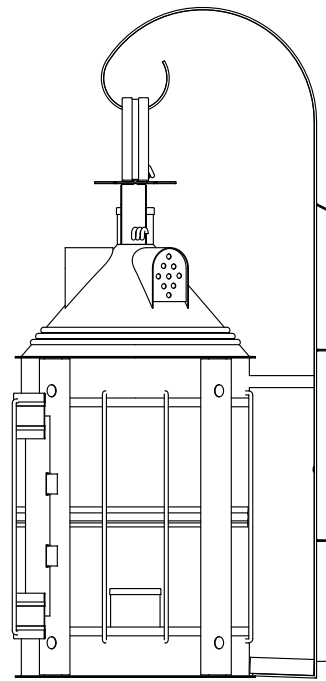

① WALL LANTERN FRONT ELEVATION VIEW

② WALL LANTERN RIGHT ELEVATION VIEW

③ WALL LANTERN REAR ELEVATION VIEW

④ WALL LANTERN PLAN VIEW

*Scofield*  
SCOFIELD LIGHTING

NOTE: Items are hand made one at a time. There may be slight variations in measurement and tolerances when comparing to actual Cad drawing.