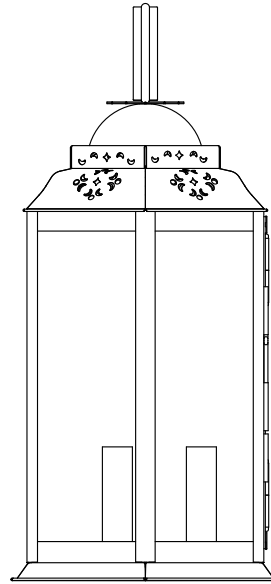

① HANGING LANTERN FRONT ELEVATION VIEW

② HANGING LANTERN RIGHT ELEVATION VIEW

③ HANGING LANTERN PLAN VIEW

④ HANGING LANTERN CANOPY ASSEMBLY

Scofield
SCOFIELD LIGHTING

NOTE: Items are hand made one at a time. There may be slight variations in measurement and tolerances when comparing to actual Cad drawing.