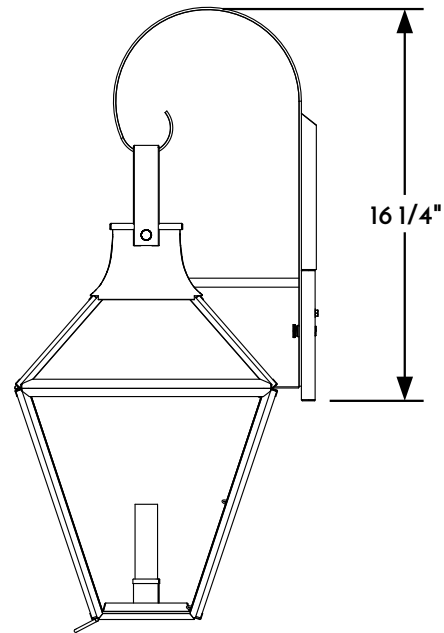

① WALL LANTERN FRONT ELEVATION VIEW

② WALL LANTERN RIGHT ELEVATION VIEW

③ WALL LANTERN REAR ELEVATION VIEW

④ WALL LANTERN PLAN VIEW

Scofield
SCOFIELD LIGHTING

NOTE: Items are hand made one at a time. There may be slight variations in measurement and tolerances when comparing to actual Cad drawing.