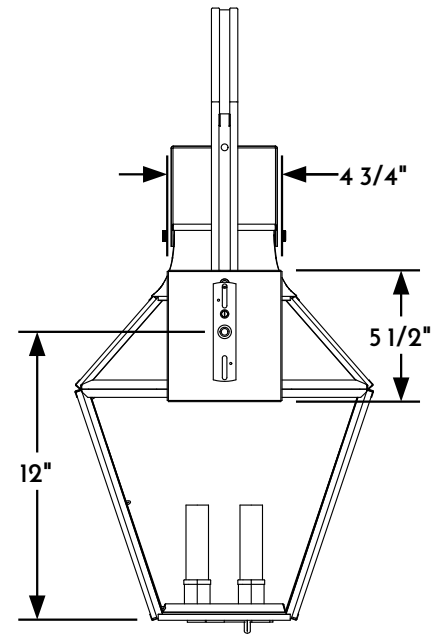

① WALL LANTERN FRONT ELEVATION VIEW

② WALL LANTERN RIGHT ELEVATION VIEW

③ WALL LANTERN REAR ELEVATION VIEW

④ WALL LANTERN PLAN VIEW

Scofield
SCOFIELD LIGHTING

NOTE: Items are hand made one at a time. There may be slight variations in measurement and tolerances when comparing to actual Cad drawing.