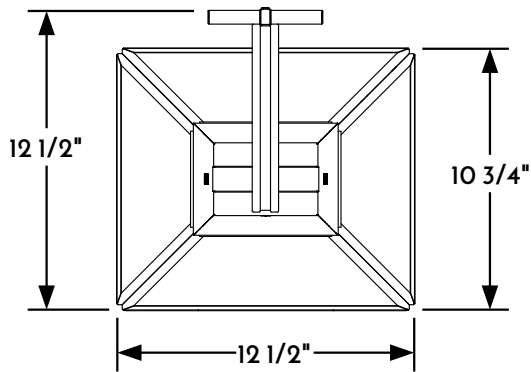

① WALL LANTERN FRONT ELEVATION VIEW

② WALL LANTERN RIGHT ELEVATION VIEW

③ WALL LANTERN REAR ELEVATION VIEW

④ WALL LANTERN PLAN VIEW

Scofield
SCOFIELD LIGHTING

NOTE: Items are hand made one at a time. There may be slight variations in measurement and tolerances when comparing to actual Cad drawing.