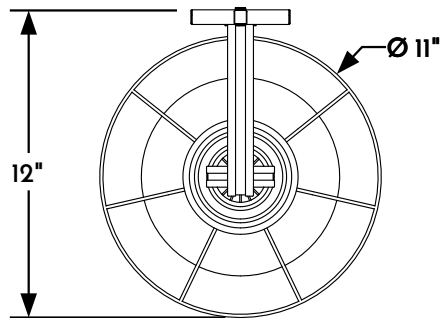

① WALL LANTERN FRONT ELEVATION VIEW

② WALL LANTERN SIDE ELEVATION VIEW

③ WALL LANTERN REAR ELEVATION VIEW

④ WALL LANTERN PLAN VIEW

Scofield
SCOFIELD LIGHTING

NOTE: Items are hand made one at a time. There may be slight variations in measurement and tolerances when comparing to actual Cad drawing.