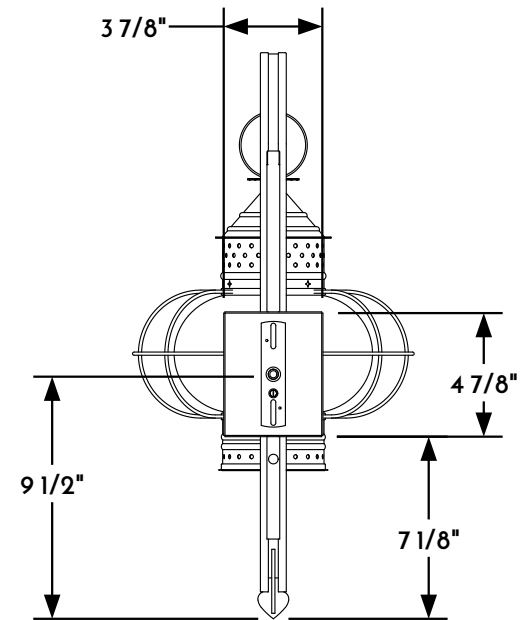

① WALL LANTERN FRONT ELEVATION VIEW

② WALL LANTERN SIDE ELEVATION VIEW

③ WALL LANTERN REAR ELEVATION VIEW

④ WALL LANTERN PLAN VIEW

Scofield
SCOFIELD LIGHTING

NOTE: Items are hand made one at a time. There may be slight variations in measurement and tolerances when comparing to actual Cad drawing.