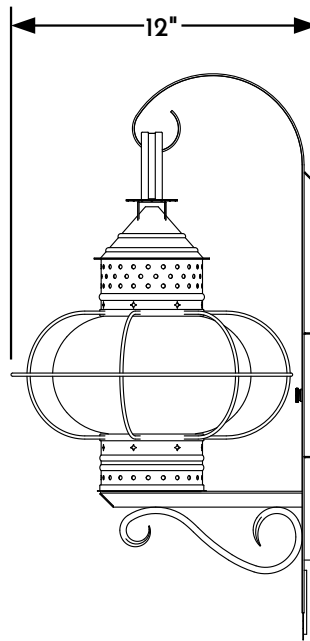

① WALL LANTERN FRONT ELEVATION VIEW

② WALL LANTERN SIDE ELEVATION VIEW

③ WALL LANTERN REAR ELEVATION VIEW

④ WALL LANTERN PLAN VIEW

Scofield
SCOFIELD LIGHTING

NOTE: Items are hand made one at a time. There may be slight variations in measurement and tolerances when comparing to actual Cad drawing.