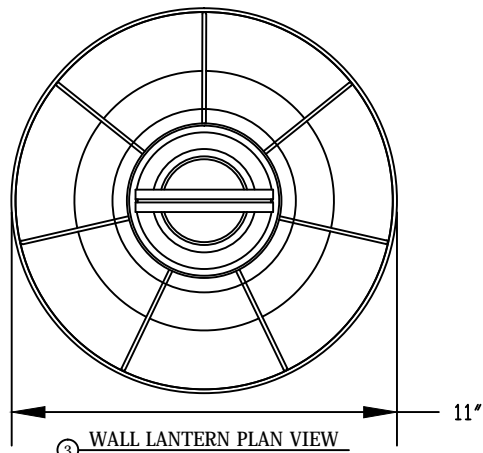

① WALL LANTERN FRONT ELEVATION VIEW

② WALL LANTERN RIGHT ELEVATION VIEW

③ WALL LANTERN PLAN VIEW

NOTE: Fixtures are hand made one at a time. There may be slight variations in measurement and tolerances when comparing to actual CAD drawing.