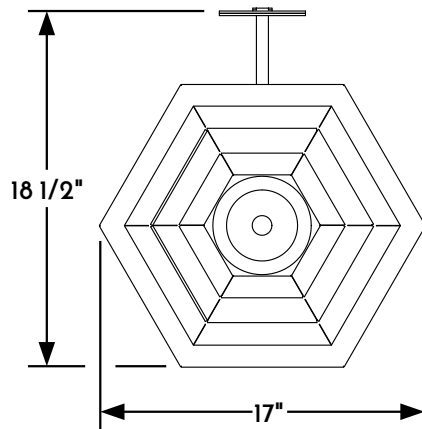

① WALL LANTERN FRONT ELEVATION VIEW

② WALL LANTERN RIGHT ELEVATION VIEW

③ WALL LANTERN REAR ELEVATION VIEW

④ WALL LANTERN PLAN VIEW

Scofield
SCOFIELD LIGHTING

NOTE: Items are hand made one at a time. There may be slight variations in measurement and tolerances when comparing to actual Cad drawing.