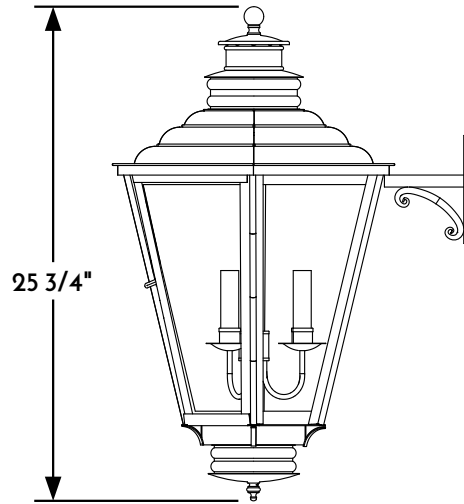

① WALL LANTERN FRONT ELEVATION VIEW

② WALL LANTERN RIGHT ELEVATION VIEW

③ WALL LANTERN REAR ELEVATION VIEW

④ WALL LANTERN PLAN VIEW

Scofield
SCOFIELD LIGHTING

NOTE: Items are hand made one at a time. There may be slight variations in measurement and tolerances when comparing to actual Cad drawing.

Scofield Lighting
English Gas Wall Lantern
717W Medium