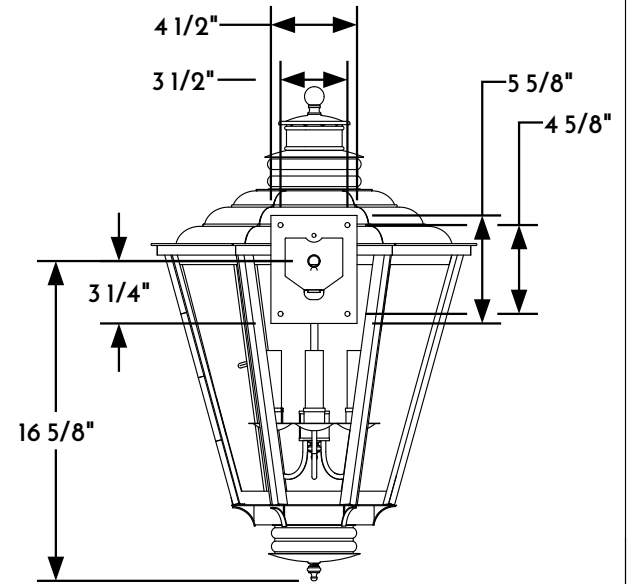

① WALL LANTERN FRONT ELEVATION VIEW

② WALL LANTERN RIGHT ELEVATION VIEW

③ WALL LANTERN REAR ELEVATION VIEW

④ WALL LANTERN PLAN VIEW

Scofield
SCOFIELD LIGHTING

NOTE: Items are hand made one at a time. There may be slight variations in measurement and tolerances when comparing to actual Cad drawing.