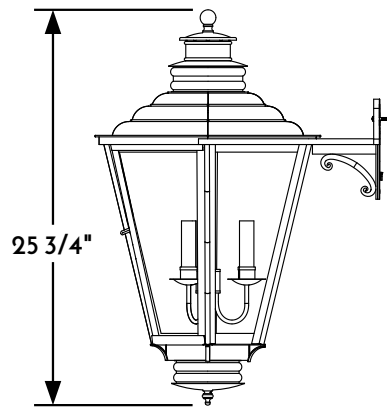

① WALL LANTERN FRONT ELEVATION VIEW

② WALL LANTERN RIGHT ELEVATION VIEW

③ WALL LANTERN REAR ELEVATION VIEW

④ WALL LANTERN PLAN VIEW

Scofield
SCOFIELD LIGHTING

NOTE: Items are hand made one at a time. There may be slight variations in measurement and tolerances when comparing to actual Cad drawing.

Scofield Lighting
English Gas Wall Lantern, Winged
717W Medium