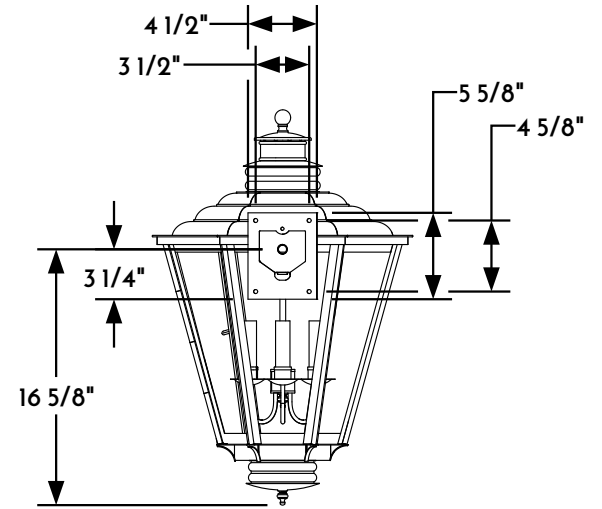

① WALL LANTERN FRONT ELEVATION VIEW

② WALL LANTERN RIGHT ELEVATION VIEW

③ WALL LANTERN REAR ELEVATION VIEW

④ WALL LANTERN PLAN VIEW

Scofield
SCOFIELD LIGHTING

NOTE: Items are hand made one at a time. There may be slight variations in measurement and tolerances when comparing to actual Cad drawing.