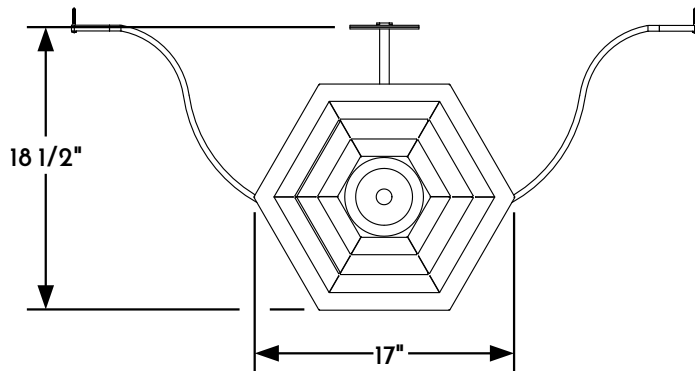

① WALL LANTERN FRONT ELEVATION VIEW

② WALL LANTERN RIGHT ELEVATION VIEW

③ WALL LANTERN REAR ELEVATION VIEW

④ WALL LANTERN PLAN VIEW

Scofield
SCOFIELD LIGHTING

NOTE: Items are hand made one at a time. There may be slight variations in measurement and tolerances when comparing to actual Cad drawing.