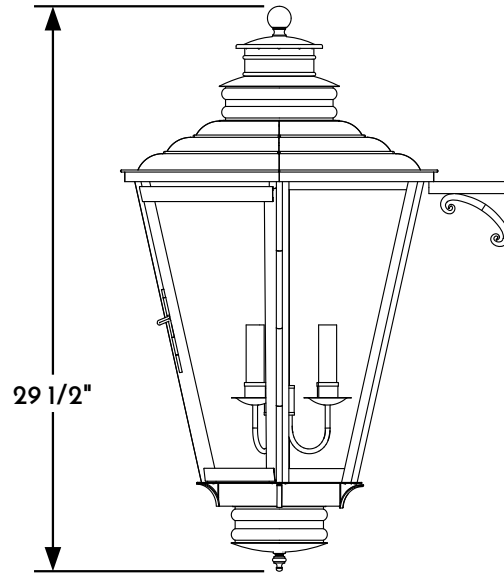

① WALL LANTERN FRONT ELEVATION VIEW

② WALL LANTERN RIGHT ELEVATION VIEW

③ WALL LANTERN REAR ELEVATION VIEW

④ WALL LANTERN PLAN VIEW

Scofield
SCOFIELD LIGHTING

NOTE: Items are hand made one at a time. There may be slight variations in measurement and tolerances when comparing to actual Cad drawing.

Scofield Lighting
English Gas Wall Lantern
717W Large