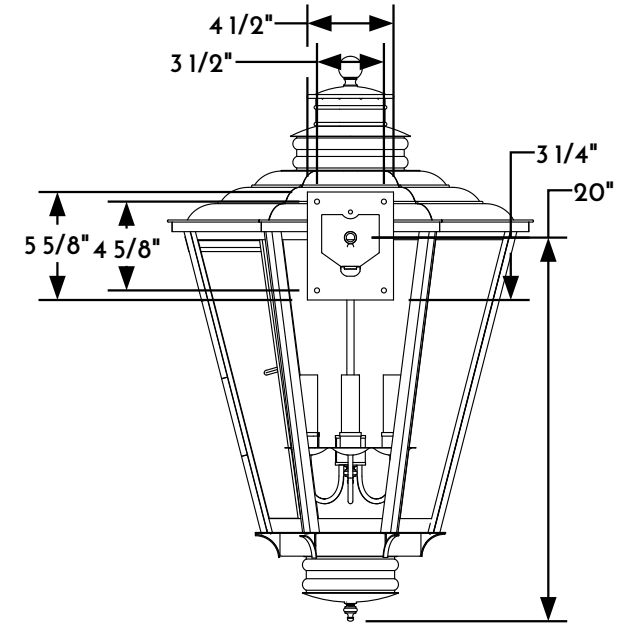

① WALL LANTERN FRONT ELEVATION VIEW

② WALL LANTERN RIGHT ELEVATION VIEW

③ WALL LANTERN REAR ELEVATION VIEW

④ WALL LANTERN PLAN VIEW

Scofield
SCOFIELD LIGHTING

NOTE: Items are hand made one at a time. There may be slight variations in measurement and tolerances when comparing to actual Cad drawing.