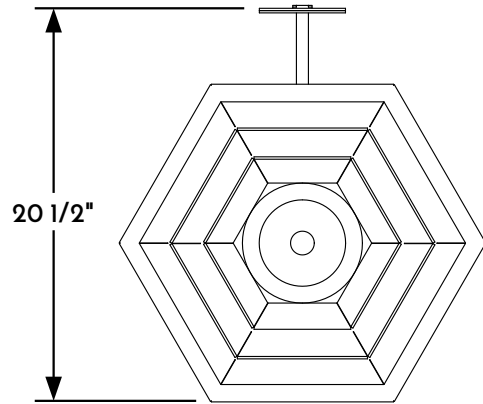

① WALL LANTERN FRONT ELEVATION VIEW

② WALL LANTERN RIGHT ELEVATION VIEW

③ WALL LANTERN REAR ELEVATION VIEW

④ WALL LANTERN PLAN VIEW

Scofield
SCOFIELD LIGHTING

NOTE: Items are hand made one at a time. There may be slight variations in measurement and tolerances when comparing to actual Cad drawing.