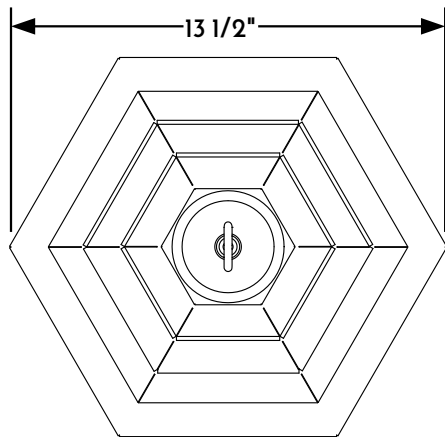

① HANGING LANTERN FRONT ELEVATION VIEW

④ WALL LANTERN PLAN VIEW

② HANGING LANTERN RIGHT ELEVATION VIEW

④ HANGING LANTERN CANOPY ASSEMBLY

*Scofield*  
SCOFIELD LIGHTING

NOTE: Items are hand made one at a time. There may be slight variations in measurement and tolerances when comparing to actual Cad drawing.