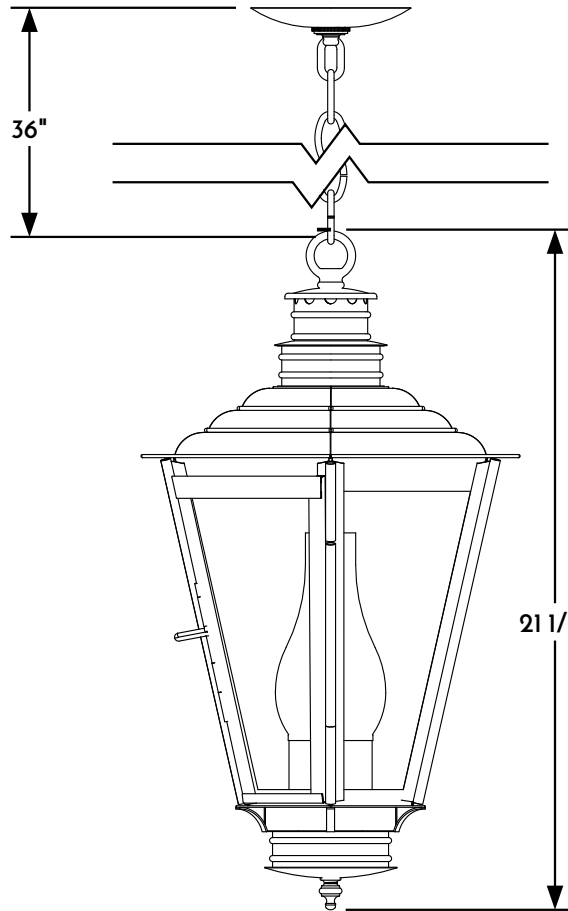

① HANGING LANTERN FRONT ELEVATION VIEW

④ WALL LANTERN PLAN VIEW

② HANGING LANTERN RIGHT ELEVATION VIEW

④ HANGING LANTERN CANOPY ASSEMBLY

*Scofield*  
SCOFIELD LIGHTING

NOTE: Items are hand made one at a time. There may be slight variations in measurement and tolerances when comparing to actual Cad drawing.

**Scofield Lighting**  
**English Gas Hanging Lantern**  
**717C Small**