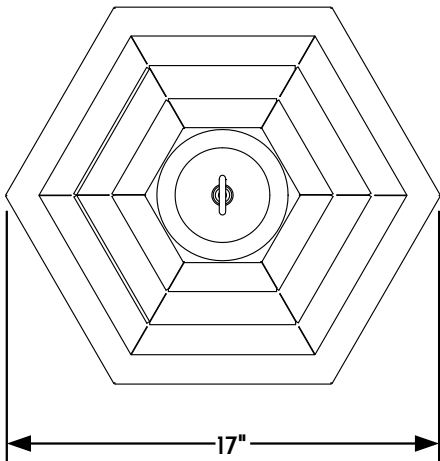

① HANGING LANTERN FRONT ELEVATION VIEW

④ HANGING LANTERN PLAN VIEW

② HANGING LANTERN RIGHT ELEVATION VIEW

④ HANGING LANTERN CANOPY ASSEMBLY

*Scofield*  
SCOFIELD LIGHTING

NOTE: Items are hand made one at a time. There may be slight variations in measurement and tolerances when comparing to actual Cad drawing.