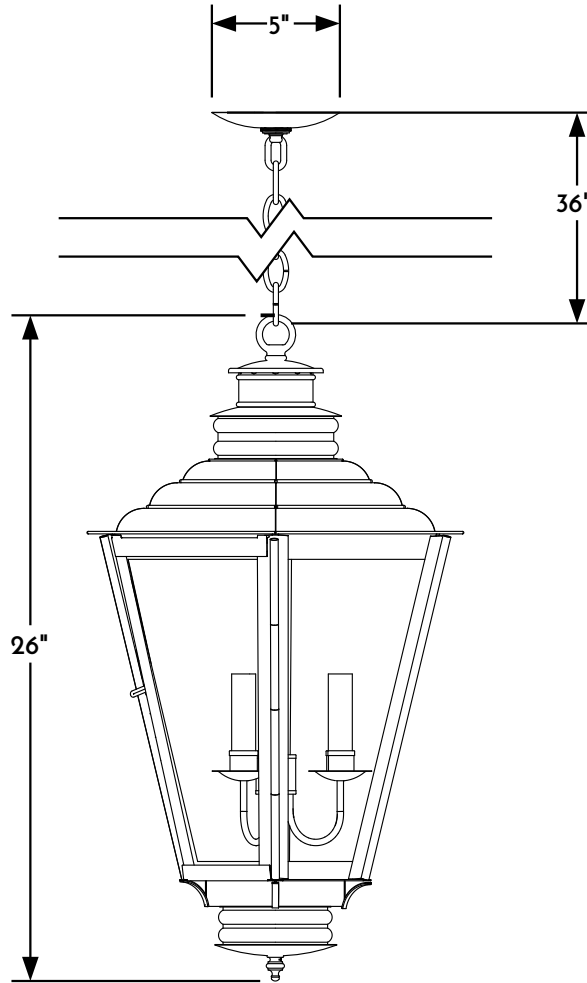

① HANGING LANTERN FRONT ELEVATION VIEW

④ HANGING LANTERN PLAN VIEW

② HANGING LANTERN RIGHT ELEVATION VIEW

④ HANGING LANTERN CANOPY ASSEMBLY

*Scofield*  
SCOFIELD LIGHTING

NOTE: Items are hand made one at a time. There may be slight variations in measurement and tolerances when comparing to actual Cad drawing.

**Scofield Lighting**  
**English Gas Hanging Lantern**  
**717C Medium**