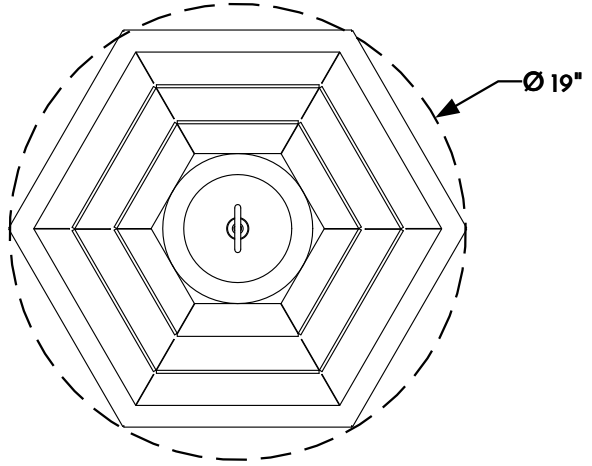

① HANGING LANTERN FRONT ELEVATION VIEW

② HANGING LANTERN RIGHT ELEVATION VIEW

④ HANGING LANTERN PLAN VIEW

④ HANGING LANTERN CANOPY ASSEMBLY

*Scofield*  
SCOFIELD LIGHTING

NOTE: Items are hand made one at a time. There may be slight variations in measurement and tolerances when comparing to actual Cad drawing.