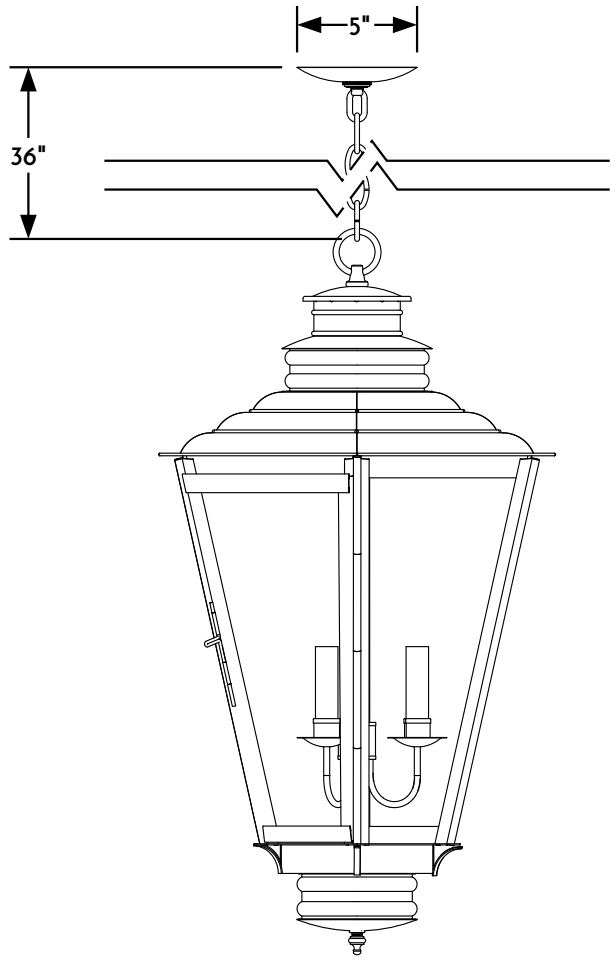

① HANGING LANTERN FRONT ELEVATION VIEW

② HANGING LANTERN RIGHT ELEVATION VIEW

④ HANGING LANTERN PLAN VIEW

④ HANGING LANTERN CANOPY ASSEMBLY

*Scofield*  
SCOFIELD LIGHTING

NOTE: Items are hand made one at a time. There may be slight variations in measurement and tolerances when comparing to actual Cad drawing.

Scofield Lighting  
English Gas Hanging Lantern

717C Large