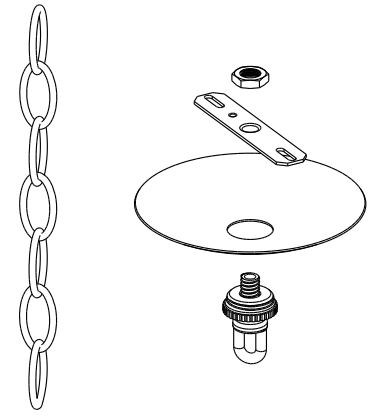

① HANGING LANTERN FRONT ELEVATION VIEW

② HANGING LANTERN RIGHT ELEVATION VIEW

④ HANGING LANTERN PLAN VIEW

④ HANGING LANTERN CANOPY ASSEMBLY

*Scofield*  
SCOFIELD LIGHTING

NOTE: Items are hand made one at a time. There may be slight variations in measurement and tolerances when comparing to actual Cad drawing.