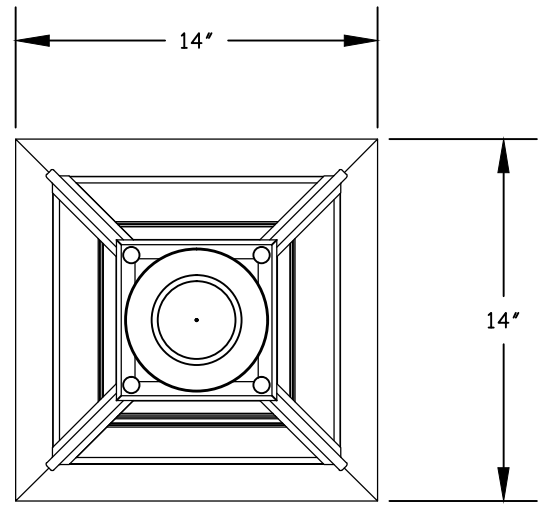

① POST LANTERN ELEVATION VIEW

② POST LANTERN PLAN VIEW

NOTE: Fixtures are hand made one at a time. There may be slight variations in measurement and tolerances when comparing to actual CAD drawing.

CONFIDENTIALITY STATEMENT. The information contained in this Drawing, including attachments, is confidential information property of Heritage Metalworks LLC and Scofield lighting. The information is intended for use solely by the individual or entity named in the message and or email sent with. Any unauthorized review, printing, copying, reproduction or distribution of such information to other parties is prohibited. If you are not an intended recipient of this, please notify Heritage Metalworks LLC by reply e-mail and delete from your system.