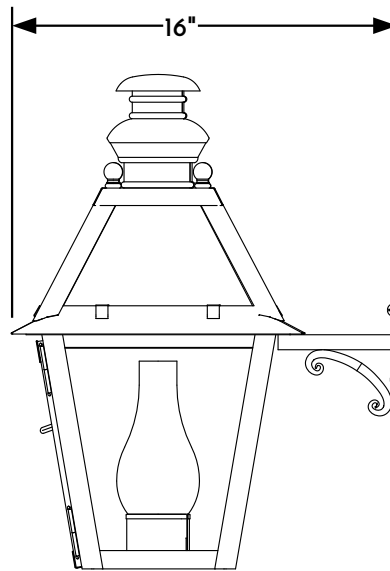

① WALL LANTERN FRONT ELEVATION VIEW

② WALL LANTERN RIGHT ELEVATION VIEW

③ WALL LANTERN REAR ELEVATION VIEW

④ WALL LANTERN PLAN VIEW

*Scofield*  
SCOFIELD LIGHTING

NOTE: Items are hand made one at a time. There may be slight variations in measurement and tolerances when comparing to actual Cad drawing.