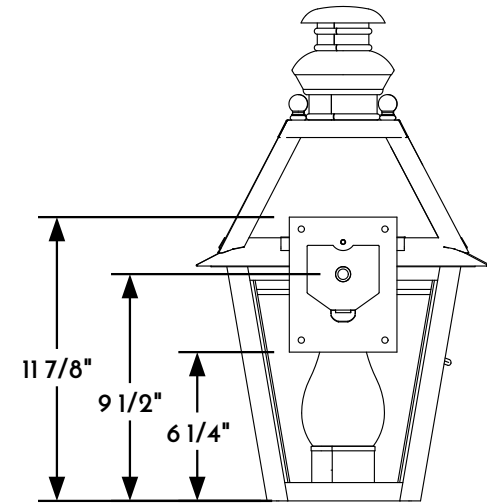

① WALL LANTERN FRONT ELEVATION VIEW

② WALL LANTERN RIGHT ELEVATION VIEW

③ WALL LANTERN REAR ELEVATION VIEW

④ WALL LANTERN PLAN VIEW

*Scofield*  
SCOFIELD LIGHTING

NOTE: Items are hand made one at a time. There may be slight variations in measurement and tolerances when comparing to actual Cad drawing.