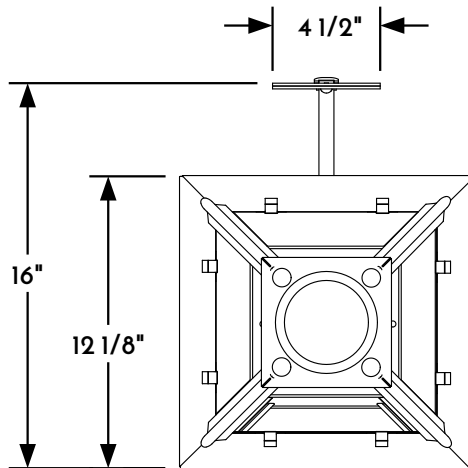

① WALL LANTERN FRONT ELEVATION VIEW

② WALL LANTERN RIGHT ELEVATION VIEW

③ WALL LANTERN REAR ELEVATION VIEW

④ WALL LANTERN PLAN VIEW

*Scofield*  
SCOFIELD LIGHTING

NOTE: Items are hand made one at a time. There may be slight variations in measurement and tolerances when comparing to actual Cad drawing.