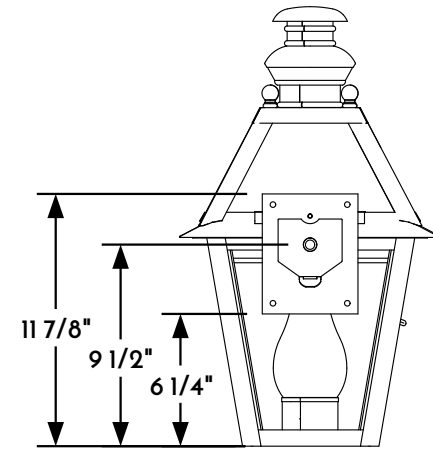

① WALL LANTERN FRONT ELEVATION VIEW

② WALL LANTERN RIGHT ELEVATION VIEW

③ WALL LANTERN REAR ELEVATION VIEW

④ WALL LANTERN PLAN VIEW

Scofield
SCOFIELD LIGHTING

NOTE: Items are hand made one at a time. There may be slight variations in measurement and tolerances when comparing to actual Cad drawing.