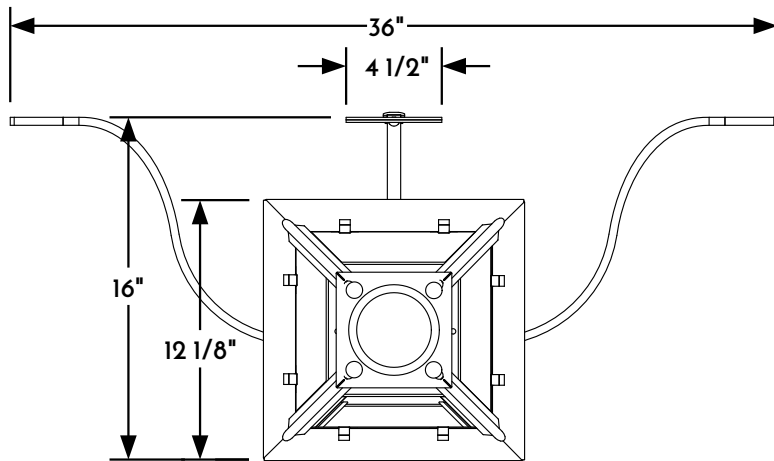

① WALL LANTERN FRONT ELEVATION VIEW

② WALL LANTERN RIGHT ELEVATION VIEW

③ WALL LANTERN REAR ELEVATION VIEW

④ WALL LANTERN PLAN VIEW

Scofield
SCOFIELD LIGHTING

NOTE: Items are hand made one at a time. There may be slight variations in measurement and tolerances when comparing to actual Cad drawing.