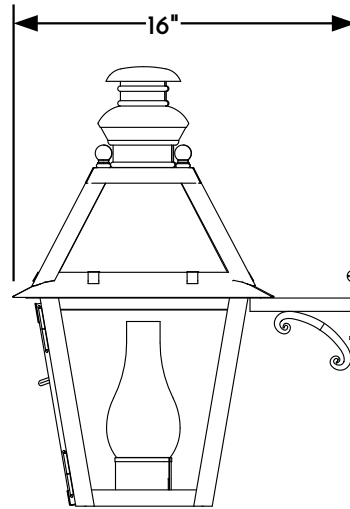

① WALL LANTERN FRONT ELEVATION VIEW

② WALL LANTERN RIGHT ELEVATION VIEW

③ WALL LANTERN REAR ELEVATION VIEW

④ WALL LANTERN PLAN VIEW

Scofield
SCOFIELD LIGHTING

NOTE: Items are hand made one at a time. There may be slight variations in measurement and tolerances when comparing to actual Cad drawing.