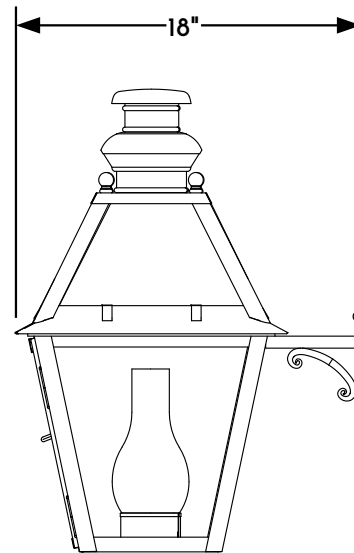

① WALL LANTERN FRONT ELEVATION VIEW

② WALL LANTERN RIGHT ELEVATION VIEW

③ WALL LANTERN REAR ELEVATION VIEW

④ WALL LANTERN PLAN VIEW

*Scofield*  
SCOFIELD LIGHTING

NOTE: Items are hand made one at a time. There may be slight variations in measurement and tolerances when comparing to actual Cad drawing.