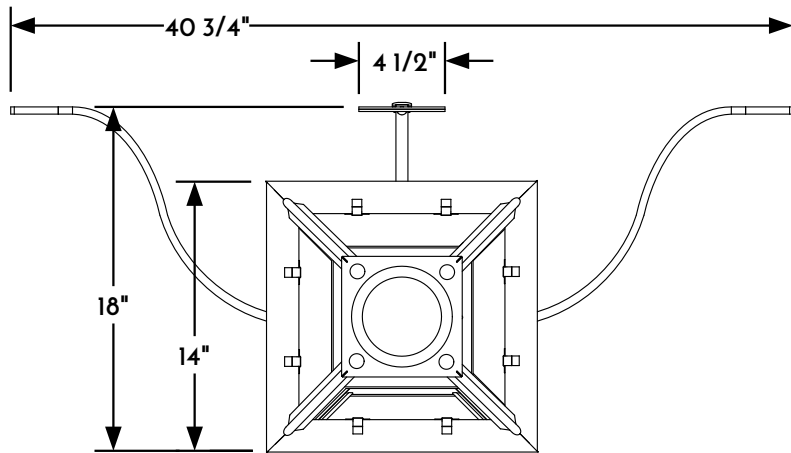

① WALL LANTERN FRONT ELEVATION VIEW

② WALL LANTERN RIGHT ELEVATION VIEW

③ WALL LANTERN REAR ELEVATION VIEW

④ WALL LANTERN PLAN VIEW

*Scofield*  
SCOFIELD LIGHTING

NOTE: Items are hand made one at a time. There may be slight variations in measurement and tolerances when comparing to actual Cad drawing.