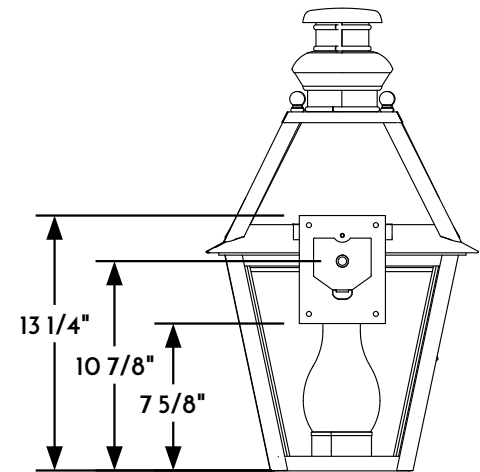

① WALL LANTERN FRONT ELEVATION VIEW

② WALL LANTERN RIGHT ELEVATION VIEW

③ WALL LANTERN REAR ELEVATION VIEW

④ WALL LANTERN PLAN VIEW

*Scofield*  
SCOFIELD LIGHTING

NOTE: Items are hand made one at a time. There may be slight variations in measurement and tolerances when comparing to actual Cad drawing.