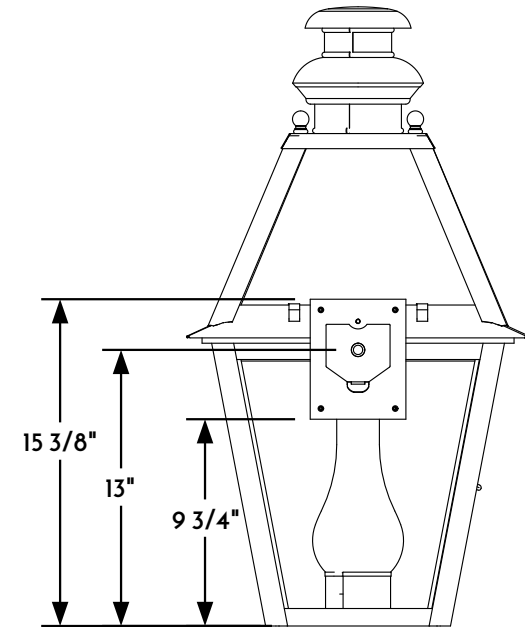

① WALL LANTERN FRONT ELEVATION VIEW

② WALL LANTERN RIGHT ELEVATION VIEW

③ WALL LANTERN REAR ELEVATION VIEW

④ WALL LANTERN PLAN VIEW

Scofield
SCOFIELD LIGHTING

NOTE: Items are hand made one at a time. There may be slight variations in measurement and tolerances when comparing to actual Cad drawing.