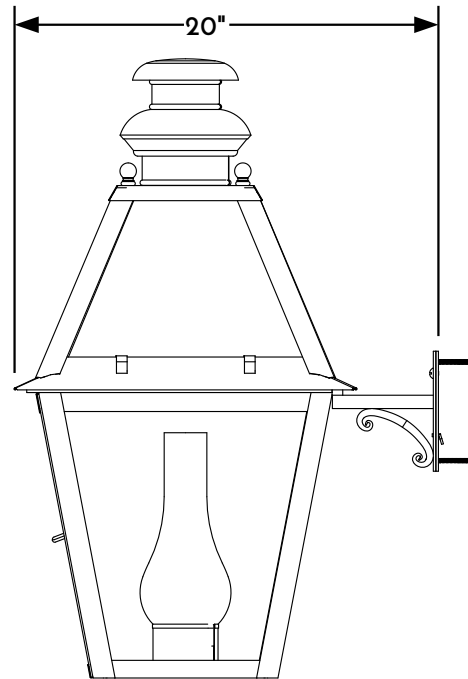

① WALL LANTERN FRONT ELEVATION VIEW

② WALL LANTERN RIGHT ELEVATION VIEW

③ WALL LANTERN REAR ELEVATION VIEW

④ WALL LANTERN PLAN VIEW

Scofield
SCOFIELD LIGHTING

NOTE: Items are hand made one at a time. There may be slight variations in measurement and tolerances when comparing to actual Cad drawing.