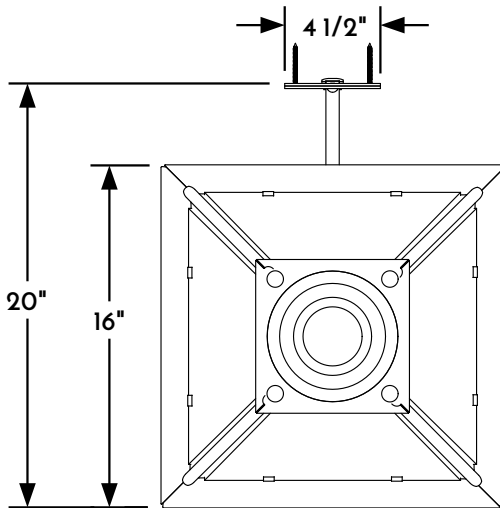

① WALL LANTERN FRONT ELEVATION VIEW

② WALL LANTERN RIGHT ELEVATION VIEW

③ WALL LANTERN REAR ELEVATION VIEW

④ WALL LANTERN PLAN VIEW

Scofield
SCOFIELD LIGHTING

NOTE: Items are hand made one at a time. There may be slight variations in measurement and tolerances when comparing to actual Cad drawing.