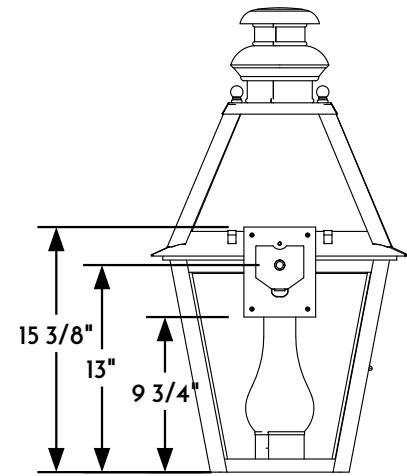

① WALL LANTERN FRONT ELEVATION VIEW

② WALL LANTERN RIGHT ELEVATION VIEW

③ WALL LANTERN REAR ELEVATION VIEW

④ WALL LANTERN PLAN VIEW

*Scofield*  
SCOFIELD LIGHTING

NOTE: Items are hand made one at a time. There may be slight variations in measurement and tolerances when comparing to actual Cad drawing.