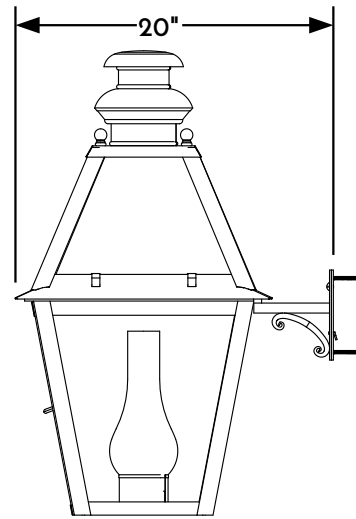

① WALL LANTERN FRONT ELEVATION VIEW

② WALL LANTERN RIGHT ELEVATION VIEW

③ WALL LANTERN REAR ELEVATION VIEW

④ WALL LANTERN PLAN VIEW

*Scofield*  
SCOFIELD LIGHTING

NOTE: Items are hand made one at a time. There may be slight variations in measurement and tolerances when comparing to actual Cad drawing.