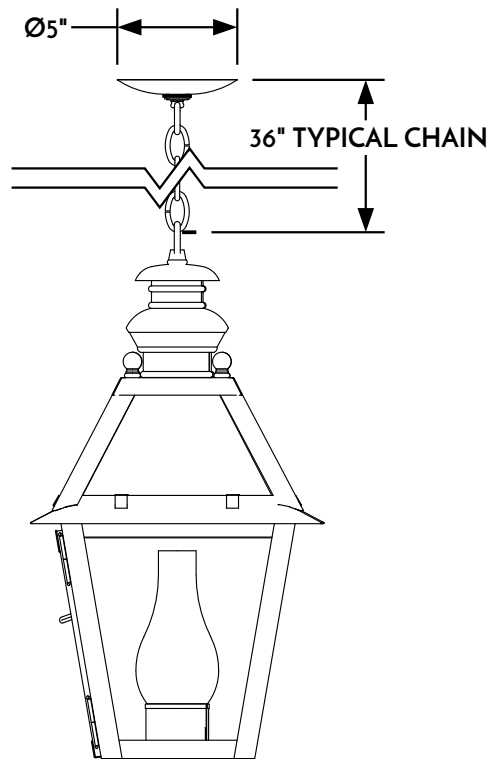

① HANGING LANTERN FRONT ELEVATION VIEW

② HANGING LANTERN RIGHT ELEVATION VIEW

③ HANGING LANTERN PLAN VIEW

④ HANGING LANTERN CANOPY ASSEMBLY

Scofield
SCOFIELD LIGHTING

NOTE: Items are hand made one at a time. There may be slight variations in measurement and tolerances when comparing to actual Cad drawing.

Scofield Lighting
Philadelphia Hanging Lantern
713C Small