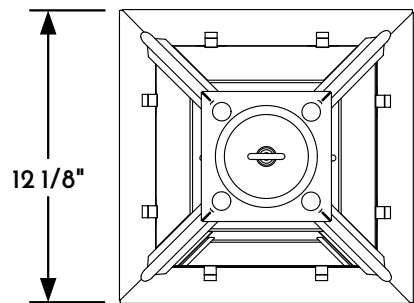

① HANGING LANTERN FRONT ELEVATION VIEW

② HANGING LANTERN RIGHT ELEVATION VIEW

③ HANGING LANTERN PLAN VIEW

④ HANGING LANTERN CANOPY ASSEMBLY

Scofield
SCOFIELD LIGHTING

NOTE: Items are hand made one at a time. There may be slight variations in measurement and tolerances when comparing to actual Cad drawing.