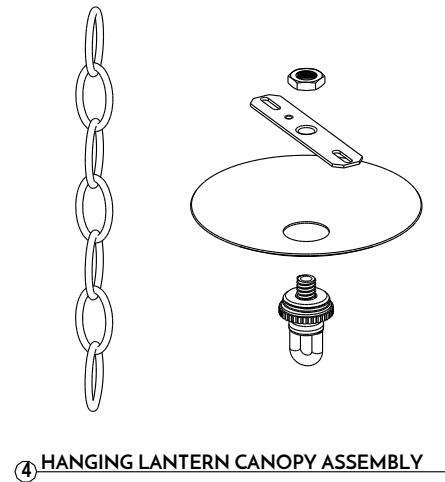

① HANGING LANTERN FRONT ELEVATION VIEW

② HANGING LANTERN RIGHT ELEVATION VIEW

③ HANGING LANTERN PLAN VIEW

④ HANGING LANTERN CANOPY ASSEMBLY

Scofield
SCOFIELD LIGHTING

NOTE: Items are hand made one at a time. There may be slight variations in measurement and tolerances when comparing to actual Cad drawing.