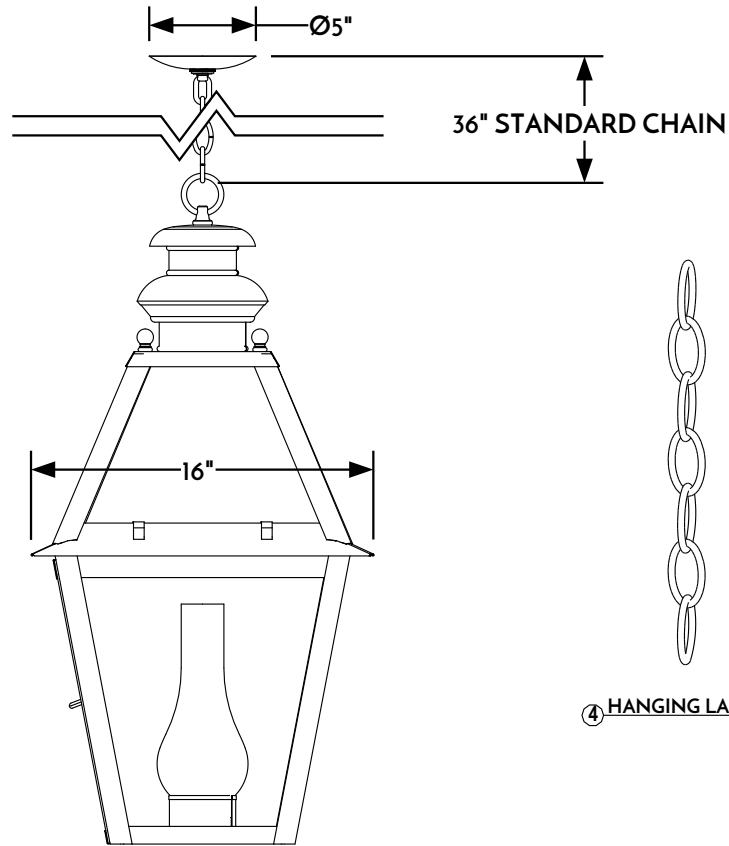

① HANGING LANTERN FRONT ELEVATION VIEW

② HANGING LANTERN RIGHT ELEVATION VIEW

④ HANGING LANTERN CANOPY ASSEMBLY

④ HANGING LANTERN PLAN VIEW

Scofield
SCOFIELD LIGHTING

NOTE: Items are hand made one at a time. There may be slight variations in measurement and tolerances when comparing to actual Cad drawing.

Scofield Lighting
Philadelphia Hanging Lantern
713C Large