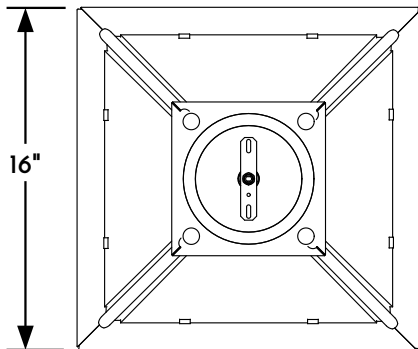

① HANGING LANTERN FRONT ELEVATION VIEW

② HANGING LANTERN RIGHT ELEVATION VIEW

④ HANGING LANTERN CANOPY ASSEMBLY

④ HANGING LANTERN PLAN VIEW

Scofield
SCOFIELD LIGHTING

NOTE: Items are hand made one at a time. There may be slight variations in measurement and tolerances when comparing to actual Cad drawing.