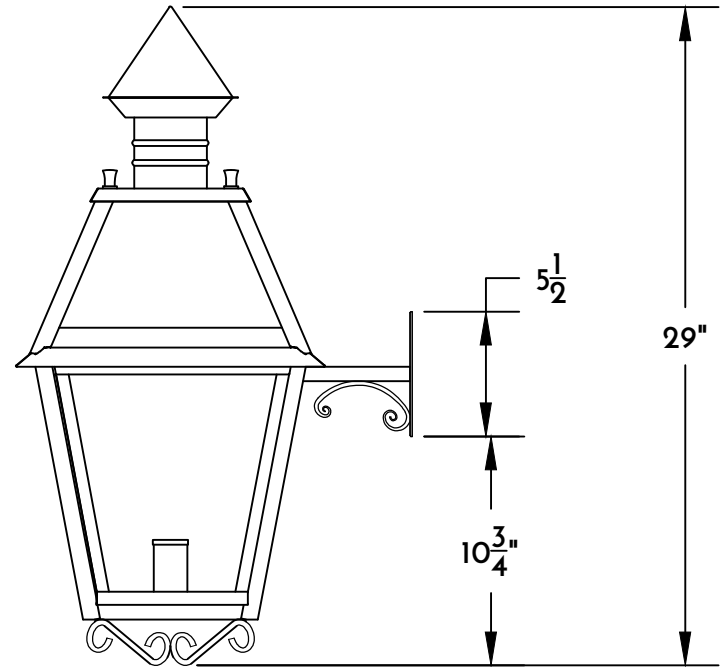

② WALL LANTERN RIGHT ELEVATION VIEW