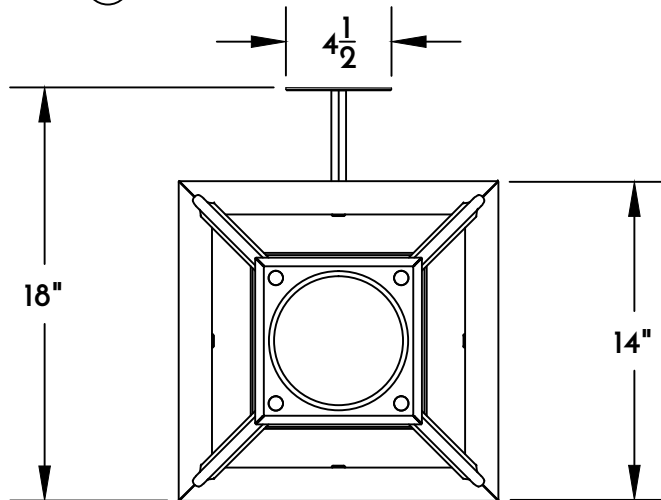

1 WALL LANTERN FRONT ELEVATION VIEW

2 WALL LANTERN RIGHT ELEVATION VIEW

3 WALL LANTERN PLAN VIEW

CONFIDENTIALITY STATEMENT. The information contained in this Drawing, including attachments, is confidential information property of Heritage Metalworks LLC and Scofield lighting. The information is intended for use solely by the individual or entity named in the message and or email sent with. Any unauthorized review, printing, copying, reproduction or distribution of such information to other parties is prohibited. If you are not an intended recipient of this, please notify Heritage Metalworks LLC by reply e-mail and delete from your system.

Scofield
 - REMAINS OF LIGHTING

NOTE: Fixtures are hand made one at a time. There may be slight variations in measurement and tolerances when comparing to actual CAD drawing.

	Scofield Lighting
	Classic Wall Lantern
	712W Large