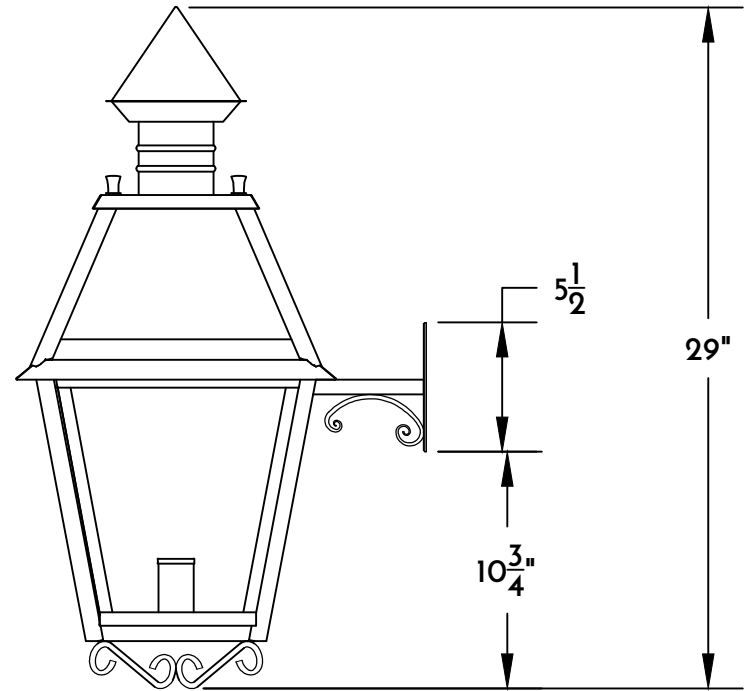

1 WALL LANTERN FRONT ELEVATION VIEW

2 WALL LANTERN RIGHT ELEVATION VIEW

3 WALL LANTERN PLAN VIEW

CONFIDENTIALITY STATEMENT. The information contained in this Drawing, including attachments, is confidential information property of Heritage Metalworks LLC and Scofield lighting. The information is intended for use solely by the individual or entity named in the message and or email sent with. Any unauthorized review, printing, copying, reproduction or distribution of such information to other parties is prohibited. If you are not an intended recipient of this, please notify Heritage Metalworks LLC by reply e-mail and delete from your system.

Scofield
 - REMAINS OF LIGHTING

NOTE: Fixtures are hand made one at a time. There may be slight variations in measurement and tolerances when comparing to actual CAD drawing.

	Scofield Lighting
	Classic Wall Lantern
	712W Large