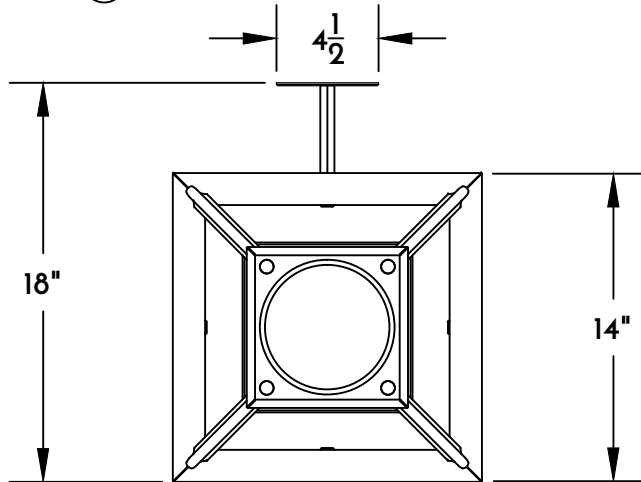

③ WALL LANTERN PLAN VIEW

Scofield
REMAINS OF LIGHTING

NOTE: Fixtures are hand made one at a time.
There may be slight variations in measurement
and tolerances when comparing to actual CAD
drawing.

	Scofield Lighting
	Classic Wall Lantern
	712W Large