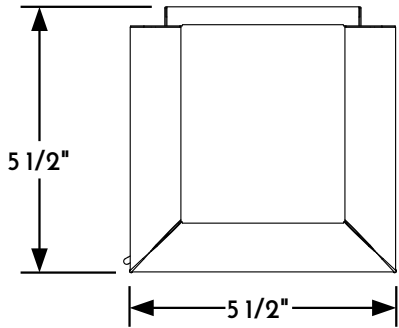

① WALL LANTERN FRONT ELEVATION VIEW

② WALL LANTERN RIGHT ELEVATION VIEW

③ WALL LANTERN REAR ELEVATION VIEW

④ WALL LANTERN PLAN VIEW

⑤ WALL LANTERN BOTTOM VIEW

*Scofield*  
SCOFIELD LIGHTING

NOTE: Items are hand made one at a time. There may be slight variations in measurement and tolerances when comparing to actual Cad drawing.