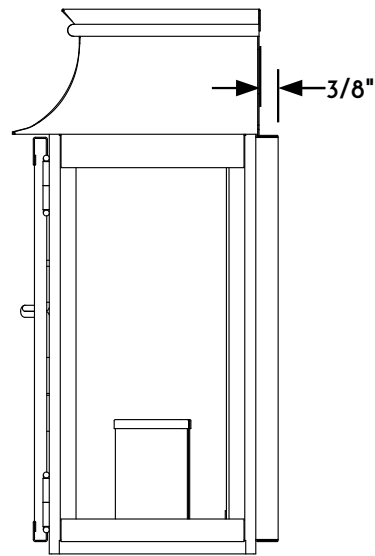

① WALL LANTERN FRONT ELEVATION VIEW

② WALL LANTERN RIGHT ELEVATION VIEW

③ WALL LANTERN REAR ELEVATION VIEW

④ WALL LANTERN PLAN VIEW

⑤ WALL LANTERN BOTTOM VIEW

*Scofield*  
SCOFIELD LIGHTING

NOTE: Items are hand made one at a time. There may be slight variations in measurement and tolerances when comparing to actual Cad drawing.