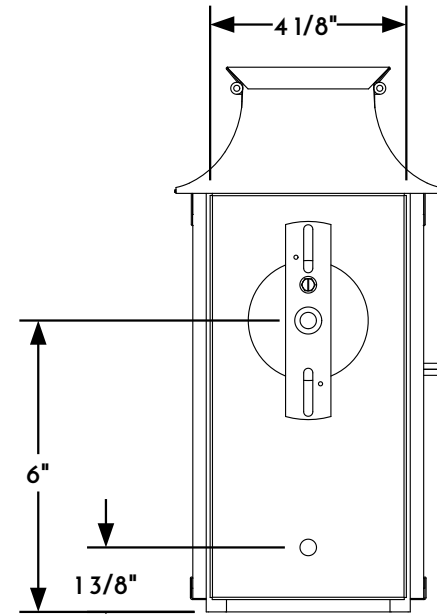

① WALL LANTERN FRONT ELEVATION VIEW

② WALL LANTERN RIGHT ELEVATION VIEW

③ WALL LANTERN REAR ELEVATION VIEW

④ WALL LANTERN PLAN VIEW

⑤ WALL LANTERN BOTTOM VIEW

*Scofield*  
SCOFIELD LIGHTING

NOTE: Items are hand made one at a time. There may be slight variations in measurement and tolerances when comparing to actual Cad drawing.