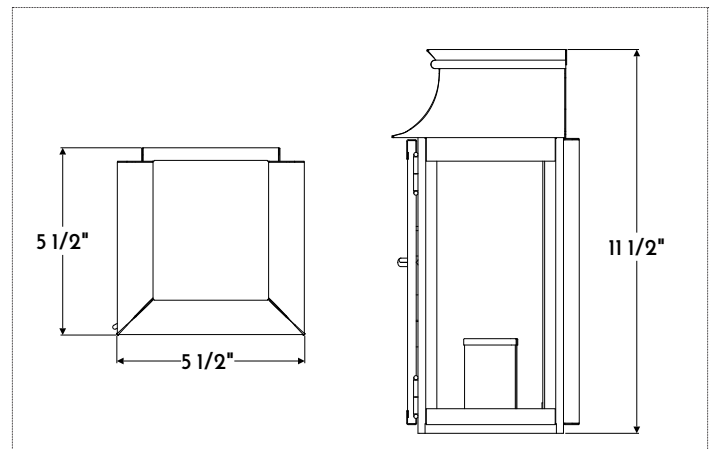

FINISHES	COPPER	TIN	
	NACP Natural**	AGTN Aged	
	BZCP Bronzed**	NATN Natural**	**Clear coat finish available
	OXCP Oxidized	BRTN Brushed**	
	LDCCP Leaded		

**Filament LED (2-6 watt) bulbs strongly recommended with optional wax sleeves