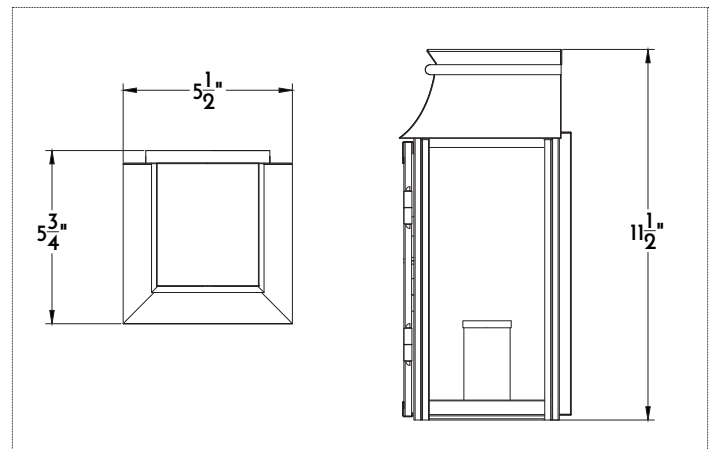

FINISHES	COPPER	TIN	
	NACP Natural**	AGTN Aged	
	BZCP Bronzed**	NATN Natural**	**Clear coat finish available
	OXCP Oxidized	BRTN Brushed**	
	LDCCP Leaded		

**Filament LED (2-6 watt) bulbs strongly recommended with optional wax sleeves