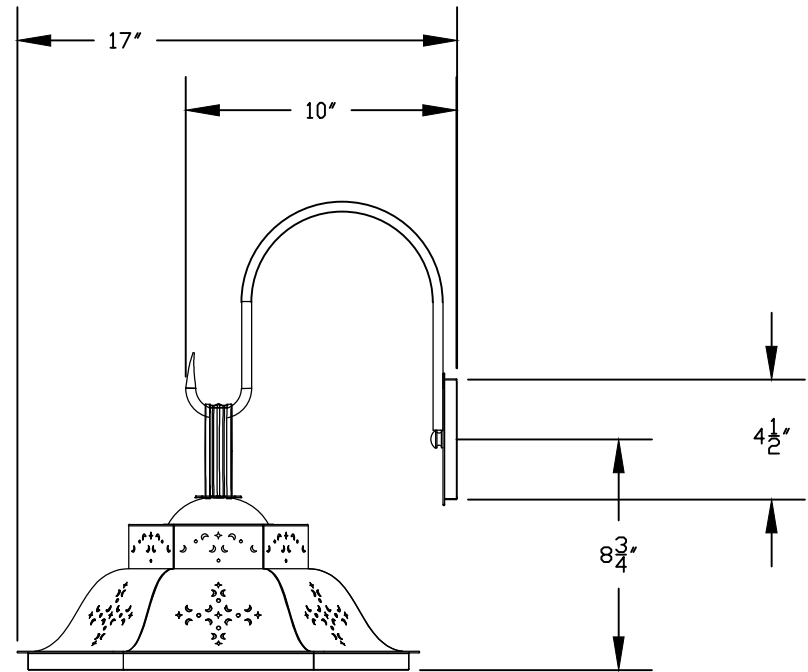

2 WALL PENDANT RIGHT ELEVATION VIEW