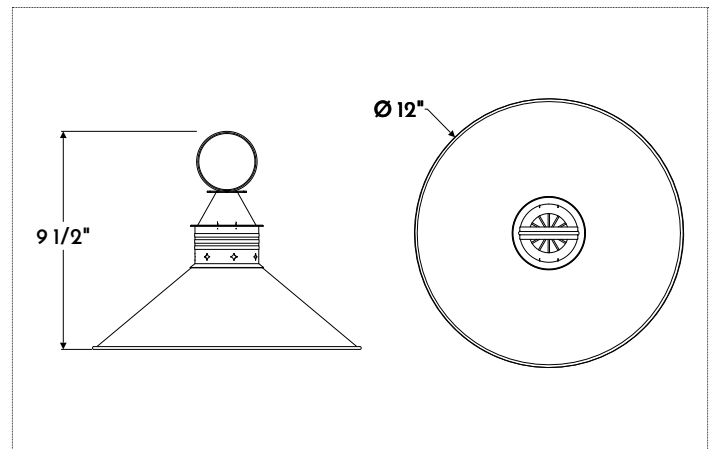

Finishes

- NACP, BZCP, OXCP, LDCCP
- AGTN*

Shown with small dimensions

FINISHES	COPPER	TIN	
	NACP Natural**	AGTN Aged	**Clear coat finish available
	BZCP Bronzed**	NATN Natural**	
	OXCP Oxidized	BRTN Brushed**	
	LDCCP Leaded		

Other Options

- Solid hook - minimum 2" increments or 36" chain
- Custom materials and finishes available upon request

*Interior use only, non-standard item - extended delivery may apply