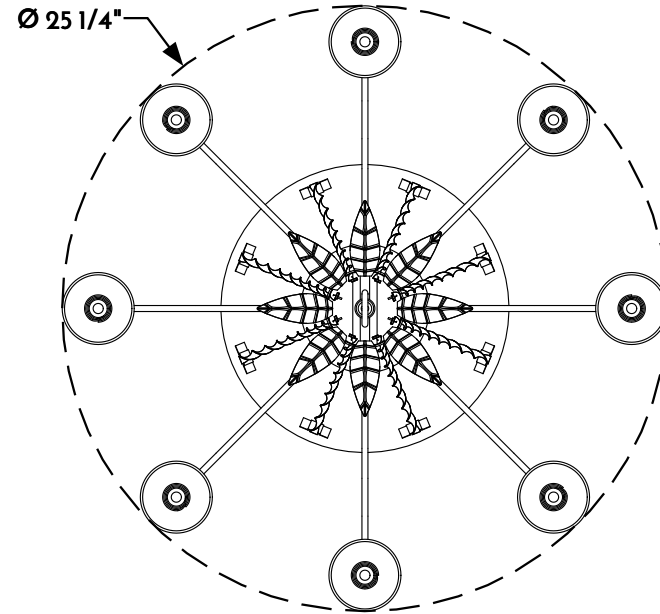

① HANGING CHANDELIER ELEVATION VIEW

② HANGING CHANDELIER PLAN VIEW

④ HANGING CHANDELIER CANOPY ASSEMBLY

Scofield
SCOFIELD LIGHTING

NOTE: Items are hand made one at a time. There may be slight variations in measurement and tolerances when comparing to actual Cad drawing.