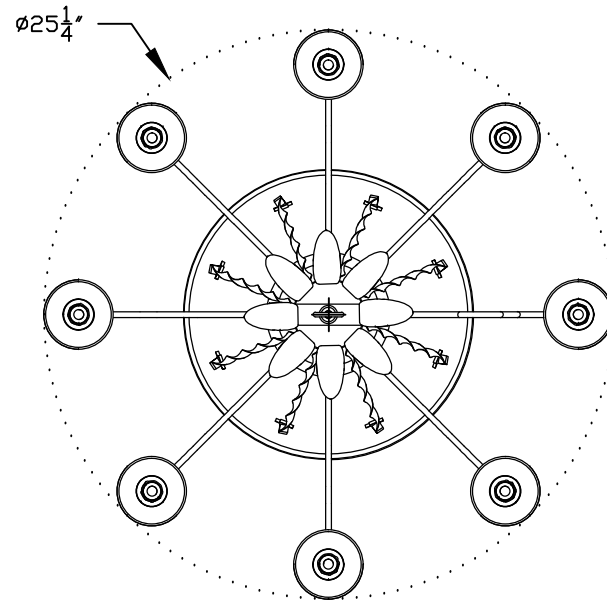

2 HANGING CHANDELIER PLAN VIEW