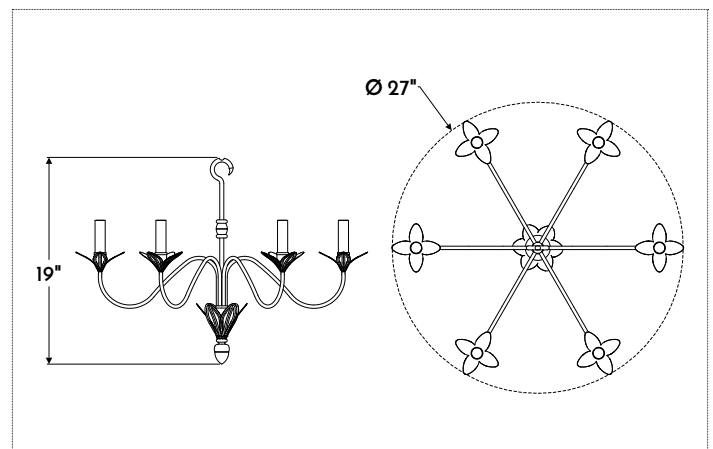

Shown with small dimensions

FINISHES	COPPER	TIN	**Clear coat finish available	
	NACP Natural**	AGTN Aged		NATN Natural**
BZCP Bronzed**	OXCP Oxidized	BRTN Brushed**		
LDCC Leaded