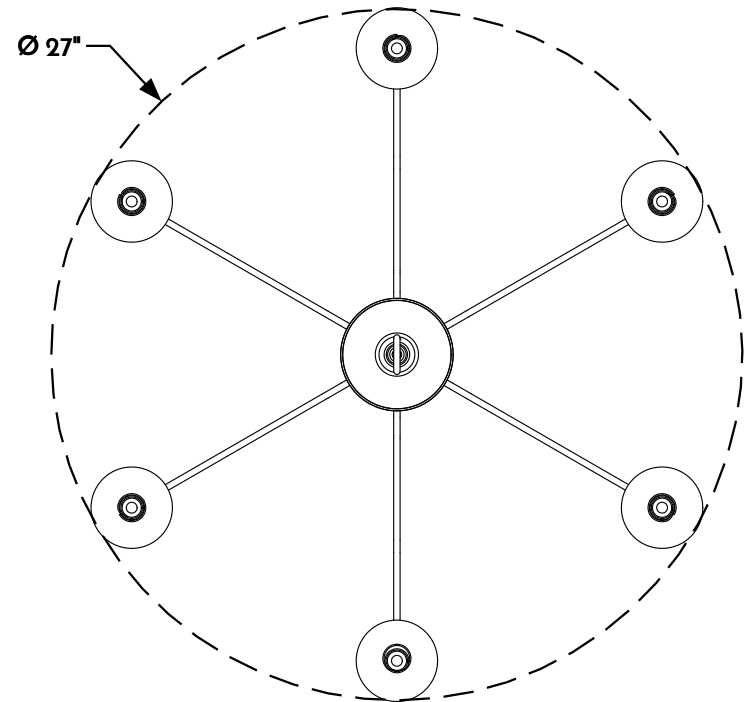

① HANGING CHANDELIER ELEVATION VIEW

② HANGING CHANDELIER PLAN VIEW

③ HANGING CHANDELIER CANOPY ASSEMBLY

*Scofield*  
SCOFIELD LIGHTING

NOTE: Items are hand made one at a time. There may be slight variations in measurement and tolerances when comparing to actual Cad drawing.