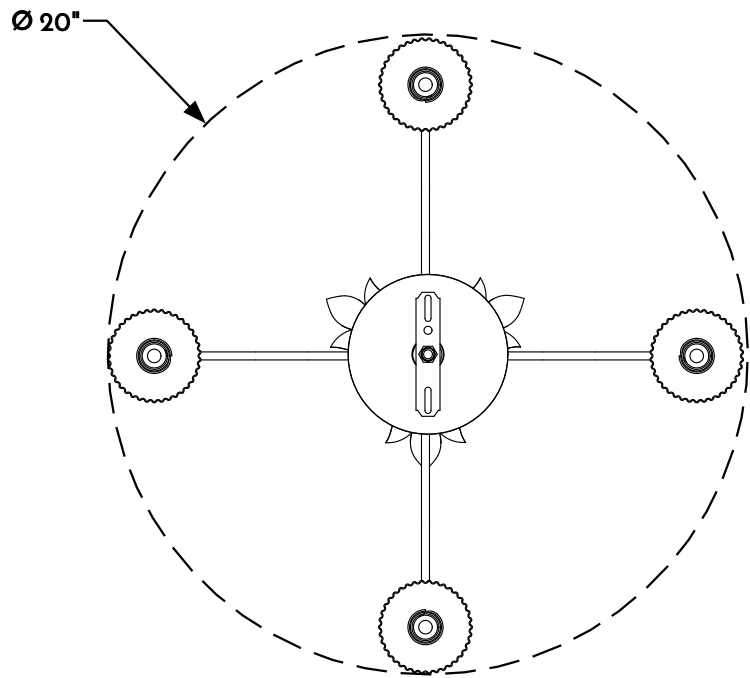

① HANGING CHANDELIER ELEVATION VIEW

② HANGING CHANDELIER PLAN VIEW

③ HANGING CHANDELIER CANOPY ASSEMBLY

*Scofield*  
SCOFIELD LIGHTING

NOTE: Items are hand made one at a time. There may be slight variations in measurement and tolerances when comparing to actual Cad drawing.