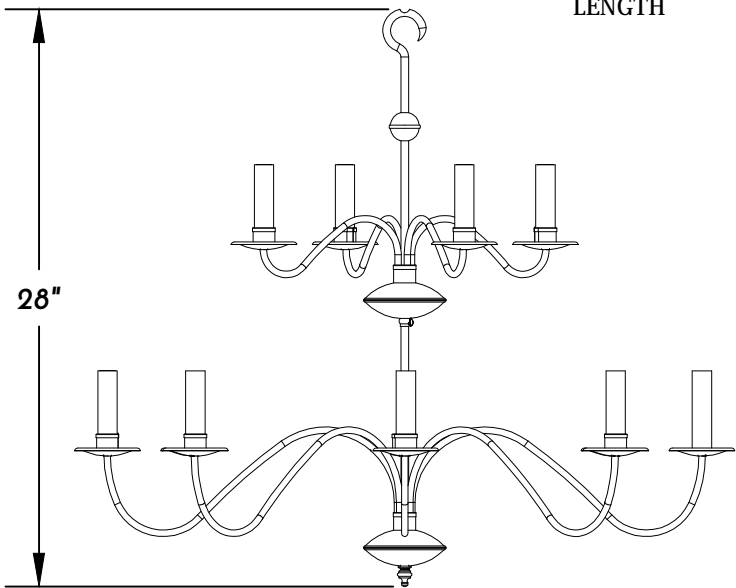

5"-24" CUSTOMER SPECIFIED HOOK LENGTH

1 HANGING CHANDELIER ELEVATION VIEW