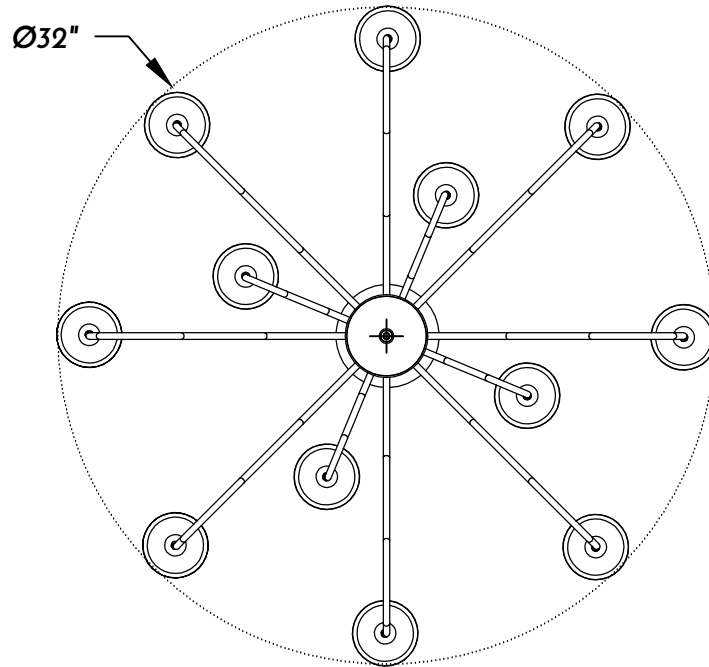

2 HANGING CHANDELIER PLAN VIEW

Scofield
. REMAINS OF LIGHTING

NOTE: Fixtures are hand made one at a time. There may be slight variations in measurement and tolerances when comparing to actual CAD drawing.

	Scofield Lighting
	French Double Tier Chandelier
	516C