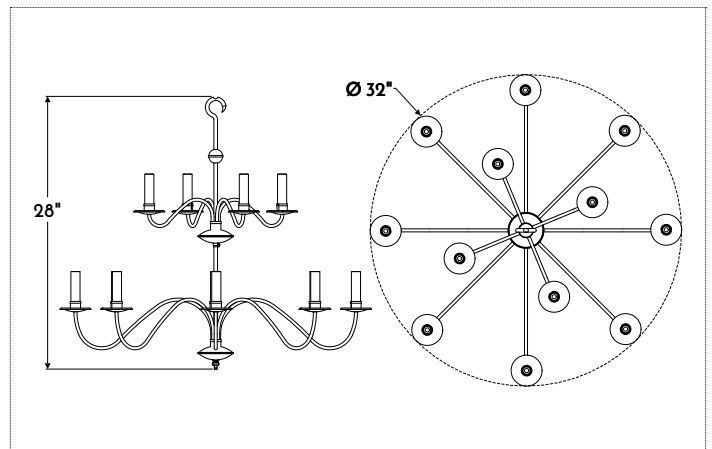

FINISHES

COPPER
NACP Natural**
BZCP Bronzed**
OXCP Oxidized
LDCP Leaded

TIN
AGTN Aged
NATN Natural**
BRTN Brushed**

**Clear coat finish available