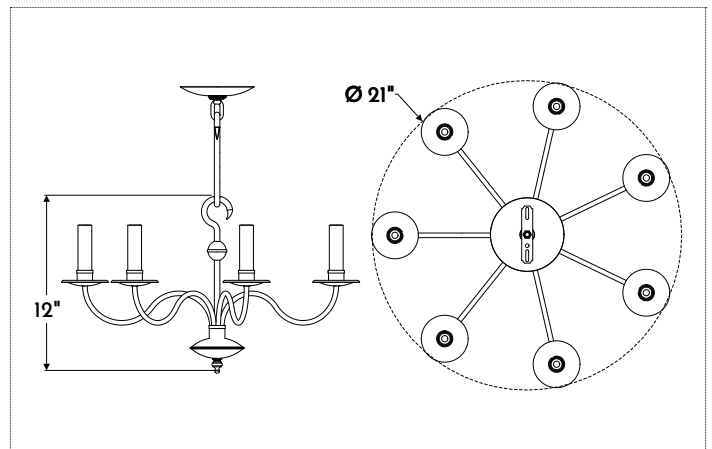

Finishes

- AGTN*

Shown with small dimensions

FINISHES

COPPER
NACP Natural**
BZCP Bronzed**
OXCP Oxidized
LDCC Leaded

TIN
AGTN Aged
NATN Natural**
BRTN Brushed**

**Clear coat finish available

Other Options

- Solid hook - minimum 2" increments or 36" chain
- Custom materials and finishes available upon request

*Interior use only

**Filament LED (2-6 watt) bulbs strongly recommended with optional wax sleeves