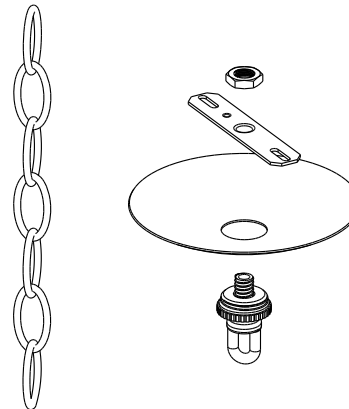

① HANGING CHANDELIER ELEVATION VIEW

② HANGING CHANDELIER PLAN VIEW

③ HANGING LANTERN CANOPY ASSEMBLY

*Scofield*  
SCOFIELD LIGHTING

NOTE: Items are hand made one at a time. There may be slight variations in measurement and tolerances when comparing to actual Cad drawing.