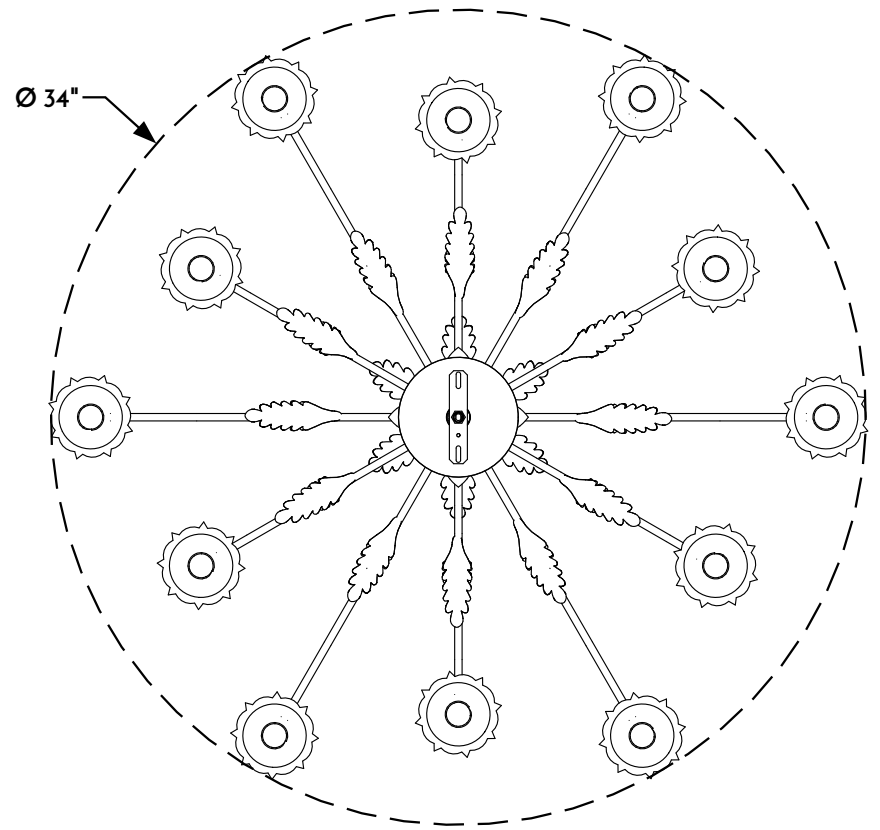

① HANGING CHANDELIER ELEVATION VIEW

② HANGING CHANDELIER PLAN VIEW

③ HANGING LANTERN CANOPY ASSEMBLY

*Scofield*  
SCOFIELD LIGHTING

NOTE: Items are hand made one at a time. There may be slight variations in measurement and tolerances when comparing to actual Cad drawing.

**Scofield Lighting**  
**Acanthus Leaf Chandelier - Double Tier**  
**502C**