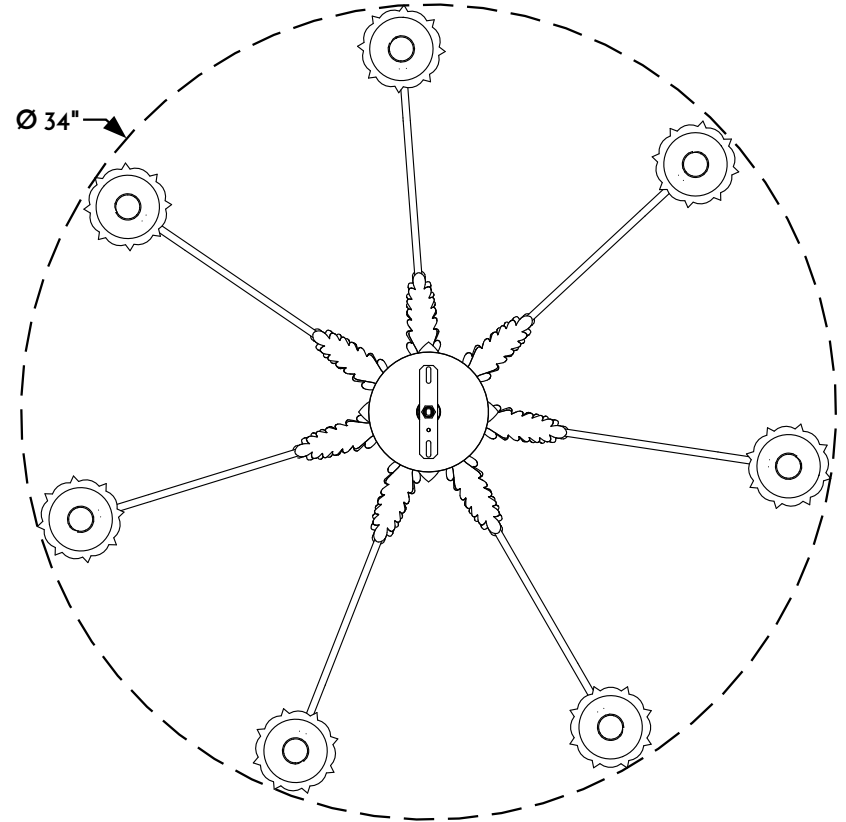

① HANGING CHANDELIER ELEVATION VIEW

② HANGING CHANDELIER PLAN VIEW

③ HANGING LANTERN CANOPY ASSEMBLY

Scofield
SCOFIELD LIGHTING

NOTE: Items are hand made one at a time. There may be slight variations in measurement and tolerances when comparing to actual Cad drawing.

Scofield Lighting
Acanthus Leaf Chandelier - Single Tier
501C Large