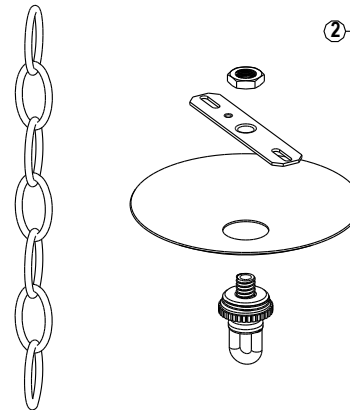

① HANGING CHANDELIER ELEVATION VIEW

② HANGING CHANDELIER PLAN VIEW

③ HANGING LANTERN CANOPY ASSEMBLY

Scofield
SCOFIELD LIGHTING

NOTE: Items are hand made one at a time. There may be slight variations in measurement and tolerances when comparing to actual Cad drawing.