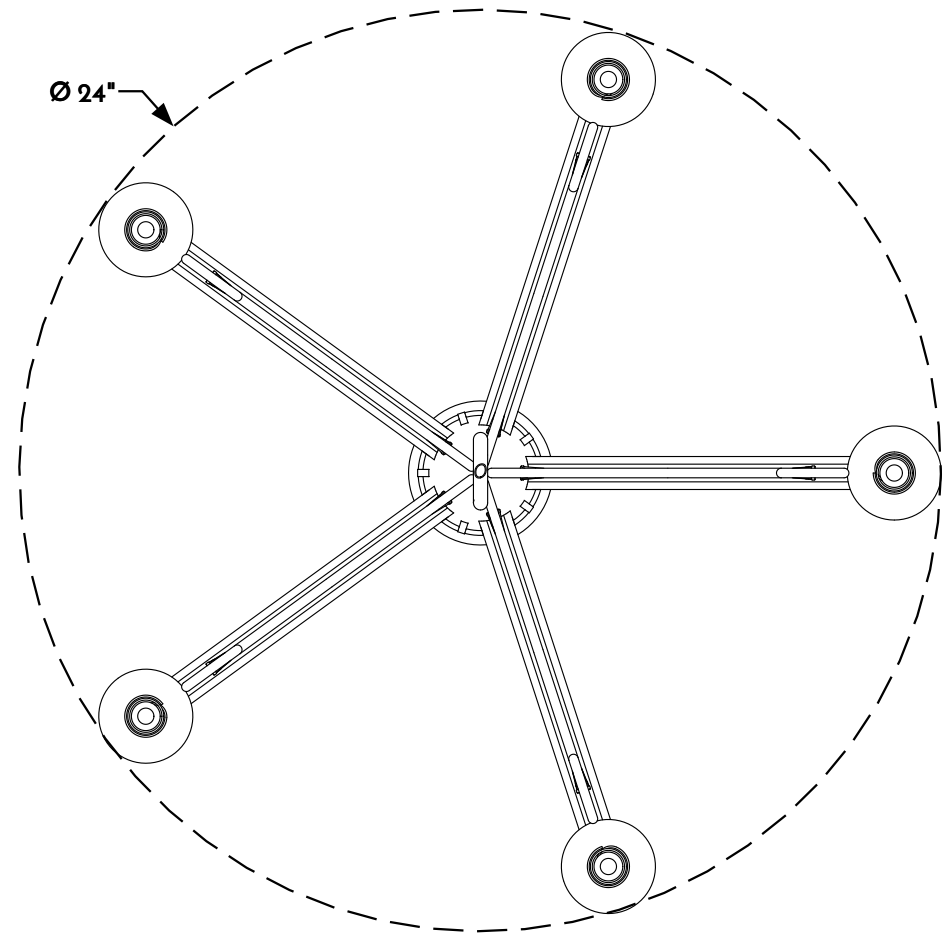

① HANGING CHANDELIER ELEVATION VIEW

② HANGING CHANDELIER PLAN VIEW

③ HANGING CHANDELIER CANOPY ASSEMBLY

Scofield
SCOFIELD LIGHTING

NOTE: Items are hand made one at a time. There may be slight variations in measurement and tolerances when comparing to actual Cad drawing.