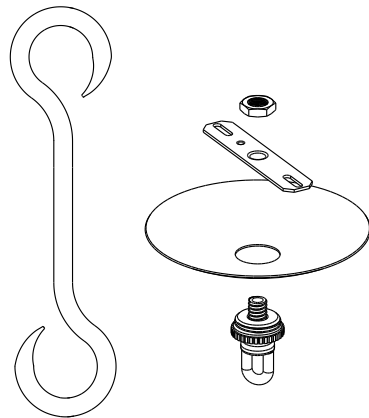

① HANGING CHANDELIER ELEVATION VIEW

② HANGING CHANDELIER PLAN VIEW

③ HANGING CHANDELIER CANOPY ASSEMBLY

Scofield
SCOFIELD LIGHTING

NOTE: Items are hand made one at a time. There may be slight variations in measurement and tolerances when comparing to actual Cad drawing.