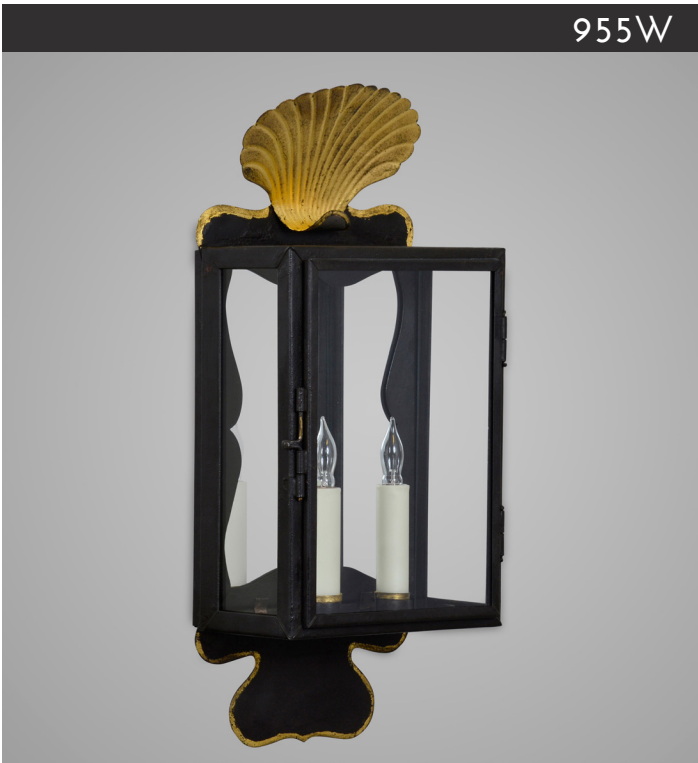

# English Box Wall Lantern

Mirrored back with a door that opens from the front, this lantern is authentic with one candle, but can accommodate two bulbs for additional light. Originally made in England, found in Virginia, c. 1750.

Available with or without Yellow or White Gold, Antiqued mirror and Seeded, Frosted or Restoration glass.

955W

Shown with an Aged Tin finish, mirror & Yellow Gold leaf.

### One Size

- 8" wide x 5.25" deep x 20" high
- Two Candelabra (E12), 60 watt max\*\*

### Finishes

- Aged Tin / Gilded\*

\*Interior use only.

\*\*Filament LED (2-6 watt) bulbs strongly recommended with optional wax sleeves.