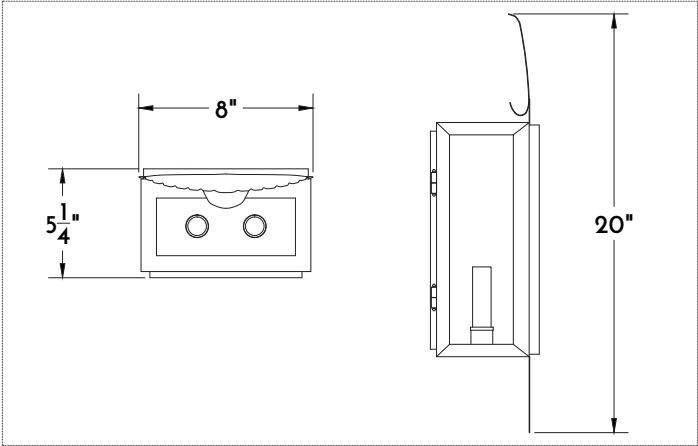

Finishes

- Aged Tin / Gilded*

*Interior use only.

**Filament LED (2-6 watt) bulbs strongly recommended with optional wax sleeves.