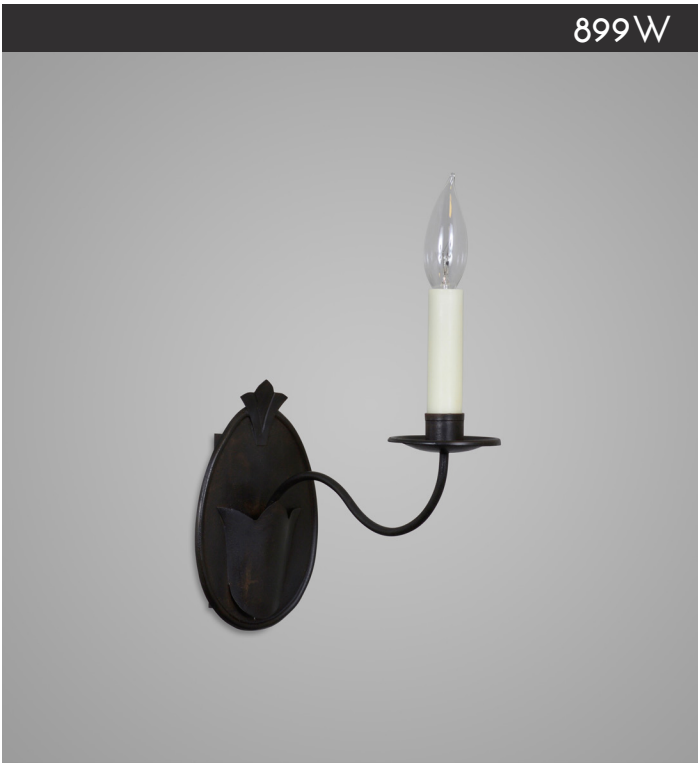

Spun Bobeche Single Arm Sconce

This 18th century New England inspired single arm sconce features a decorative hand-cut back with matching bobeches.

Also available with Yellow or White Gold leaf.

Shown with an Aged Tin finish.

SPECIFICATIONS

- UL listed for Damp/Dry location

Single Arm

- 4.5" wide x 10.5" deep x 11" high
- One Candelabra (E12), 60 watt max**

Materials

- Tin*

Finishes

- Aged Tin*

*Interior use only.

**Filament LED (2-6 watt) bulbs strongly recommended with optional wax sleeves.