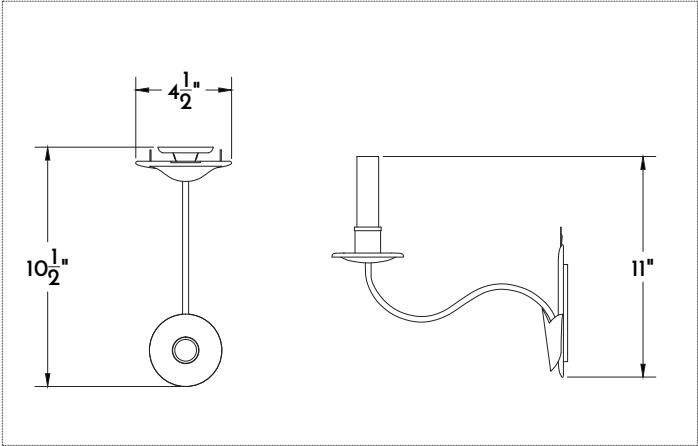

Spun Bobeche Single Arm Sconce

This 18th century New England inspired single arm sconce features a decorative hand-cut back with matching bobeches.

Also available with Yellow or White Gold leaf.

Shown with an Aged Tin finish.

SPECIFICATIONS

- UL listed for Damp/Dry location

Single Arm

- 4.5" wide x 10.5" deep x 11" high
- One Candelabra (E12), 60 watt max**

Materials

- Tin*

Finishes

- Aged Tin*

*Interior use only.

**Filament LED (2-6 watt) bulbs strongly recommended with optional wax sleeves.