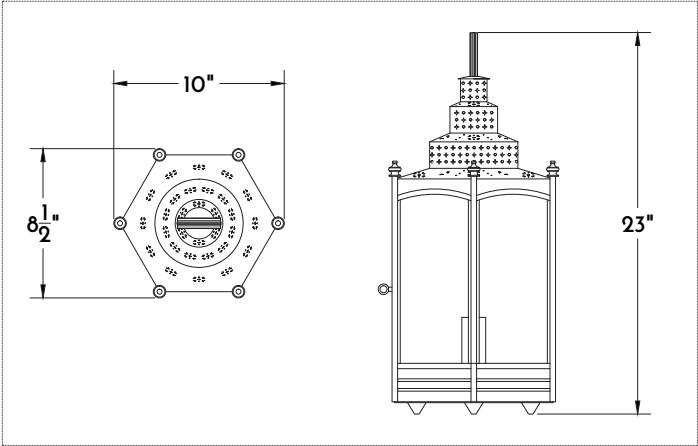

Liberty Tree Hanging Lantern

This style of lantern, with three tiers of decorated punchwork, has long been associated with the demonstrations against the Stamp Act of May 21, 1766, when it allegedly hung from the northwest bough of the Liberty Tree in Boston.

Also available with Seeded, Frosted or Restoration glass.

Shown with an Aged Tin finish.

SPECIFICATIONS

- All sizes UL listed for Damp/Dry location
- Standard, 100 watt max or Candelabras, 60 watt max**

Small

- 10" wide x 8.5" deep x 23" high
- 5" Candle Sleeves
- One Standard (E26) or Three Candelabra (E12)

Large

- 12.5" wide x 10.75" deep x 28.75" high
- 6" Candle Sleeves
- Three Candelabra (E12)

Materials

- Tin*

Finishes

- Aged Tin*

Shown with small dimensions.

*Interior use only.

**Filament LED (2-6 watt) bulbs strongly recommended with optional wax sleeves.