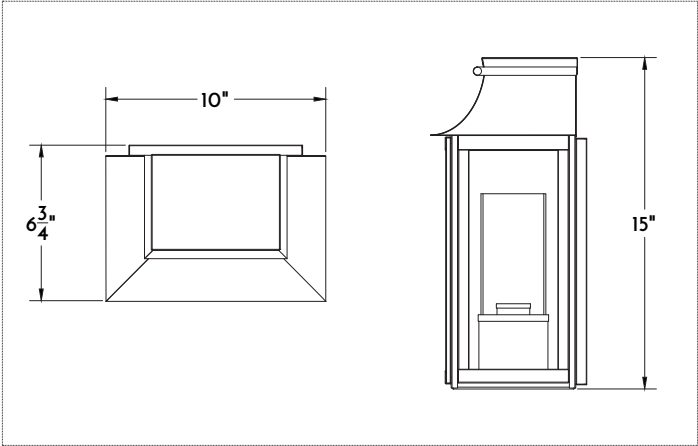

Shown with a Bronzed Copper finish & mirror.

SPECIFICATIONS

- All sizes UL listed for Damp/Dry or Wet location;
- One Standard (E26), 100 watt max or Two Candelabra (E12), 60 watt max**

Medium

- 10" wide x 6.75" deep x 15" high

Large

- 11.75" wide x 9" deep x 17.25" high

Materials

- Copper

Finishes

- Natural, Bronzed, Oxidized or Leaded Copper

Shown with medium dimensions.

**Filament LED (2-6 watt) bulbs strongly recommended with optional wax sleeves.