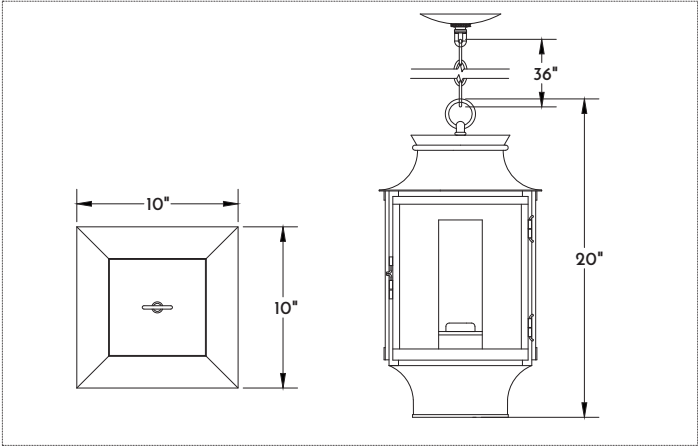

Finishes

- Natural, Bronzed, Oxidized or Leaded Copper

Shown with medium dimensions.

**Filament LED (2-6 watt) bulbs strongly recommended with optional wax sleeves.