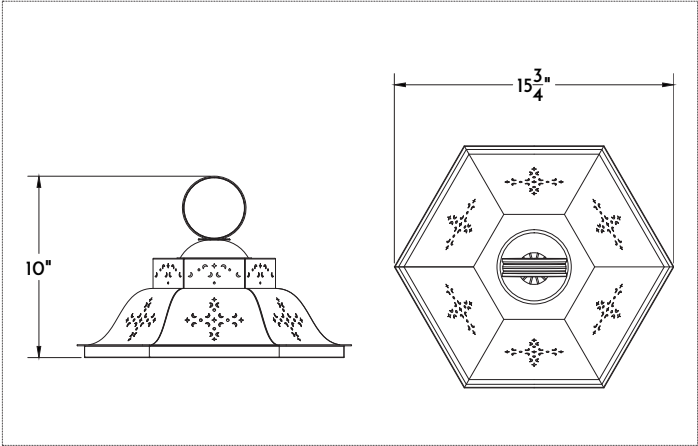

Finishes

- Natural, Bronzed, Oxidized or Leaded Copper
- Aged Tin*

*Interior use only, non-standard item - extended delivery may apply.