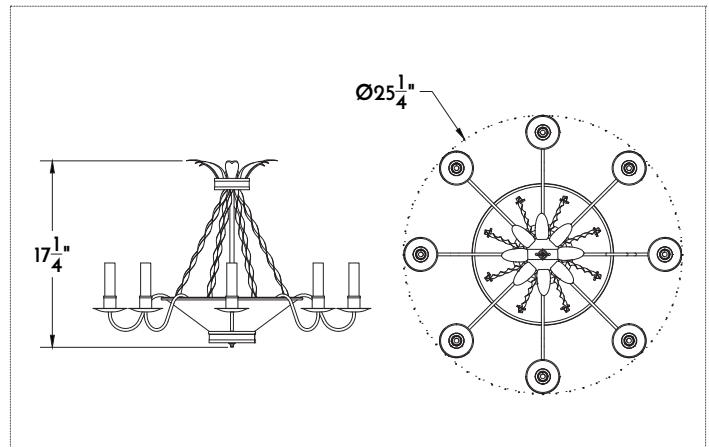

Finishes

- Hand-painted / Gilded*

*Interior use only.

**Filament LED (2-6 watt) bulbs strongly recommended with optional wax sleeves.