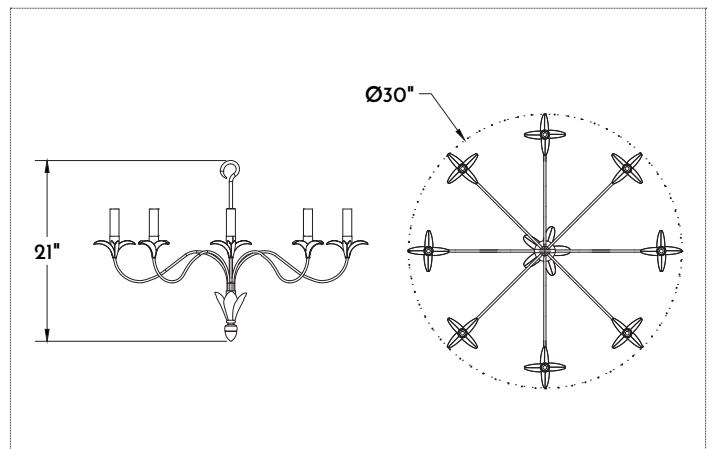

542C

Shown with an Aged Tin finish & Yellow Gold leaf.

SPECIFICATIONS

- All sizes UL listed for Damp/Dry location;
- Candelabra (E12), 60 watt max**

Small

- 27" wide x 19" high
- Six Arms

Large

- 30" wide x 21" high
- Eight Arms

Materials

- Tin*
- Wood*

Finishes

- Aged Tin*
- Hand-painted / Gilded*

Shown with large dimensions.

*Interior use only.

**Filament LED (2-6 watt) bulbs strongly recommended with optional wax sleeves.