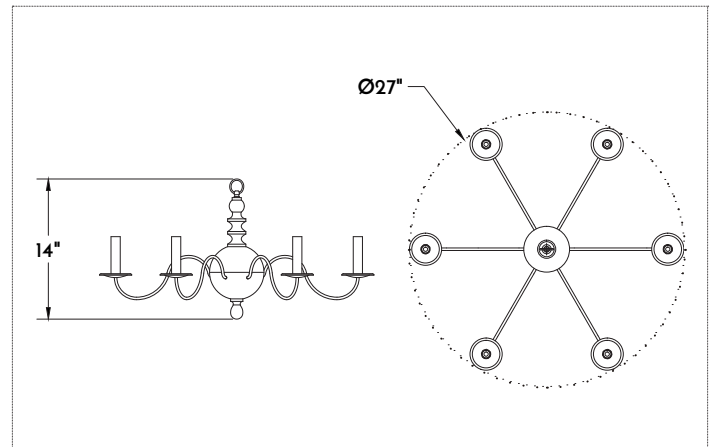

Hook available in 2" increments, min 6". Also available with chain and Yellow or White Gold leaf.

Shown with an Aged Tin finish & Yellow Gold leaf.

SPECIFICATIONS

- UL listed for Damp/Dry location;
- Candelabra (E12), 60 watt max**

One Size

- 27" wide x 14" high
- Six Arms

Materials

- Tin*
- Wood*

Finishes

- Aged Tin*
- Hand-painted / Gilded*

*Interior use only.

**Filament LED (2-6 watt) bulbs strongly recommended with optional wax sleeves.