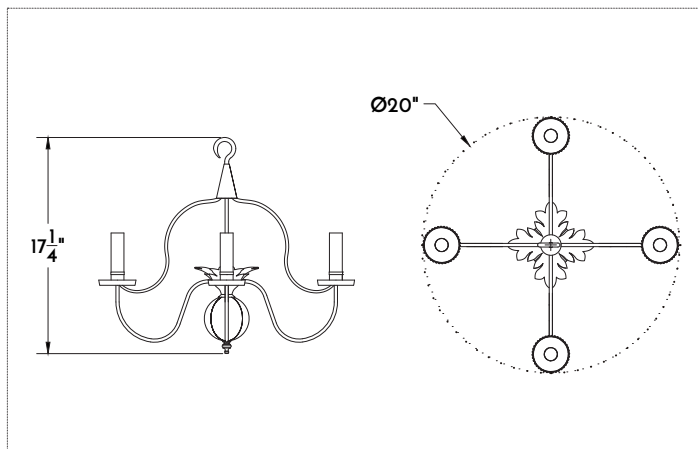

518C

Shown with an Aged Tin finish.

SPECIFICATIONS

- All sizes UL listed for Damp/Dry location;
- Candelabra (E12), 60 watt max**

Small

- 20" wide x 17.25" high
- Four Arms

Large

- 24" wide x 20.5" high
- Six Arms

Materials

- Tin*

Finishes

- Aged Tin*

Shown with small dimensions.

*Interior use only.

**Filament LED (2-6 watt) bulbs strongly recommended with optional wax sleeves.