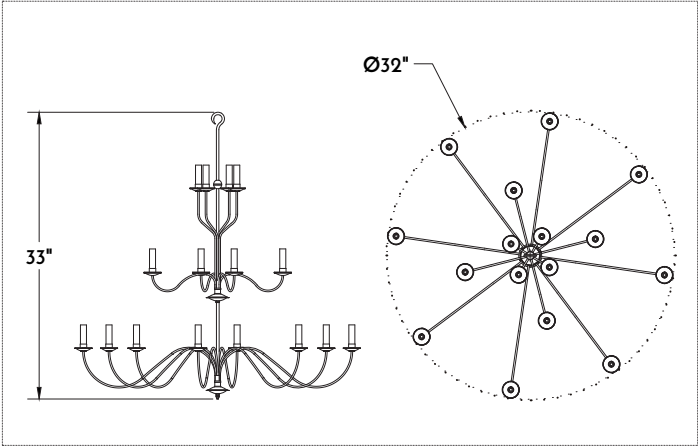

Finishes

- Aged Tin*

*Interior use only.

**Filament LED (2-6 watt) bulbs strongly recommended with optional wax sleeves.