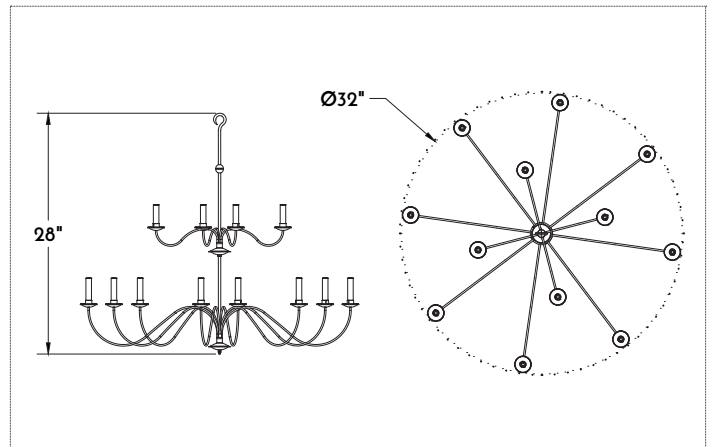

Finishes

- Aged Tin*

*Interior use only.

**Filament LED (2-6 watt) bulbs strongly recommended with optional wax sleeves.